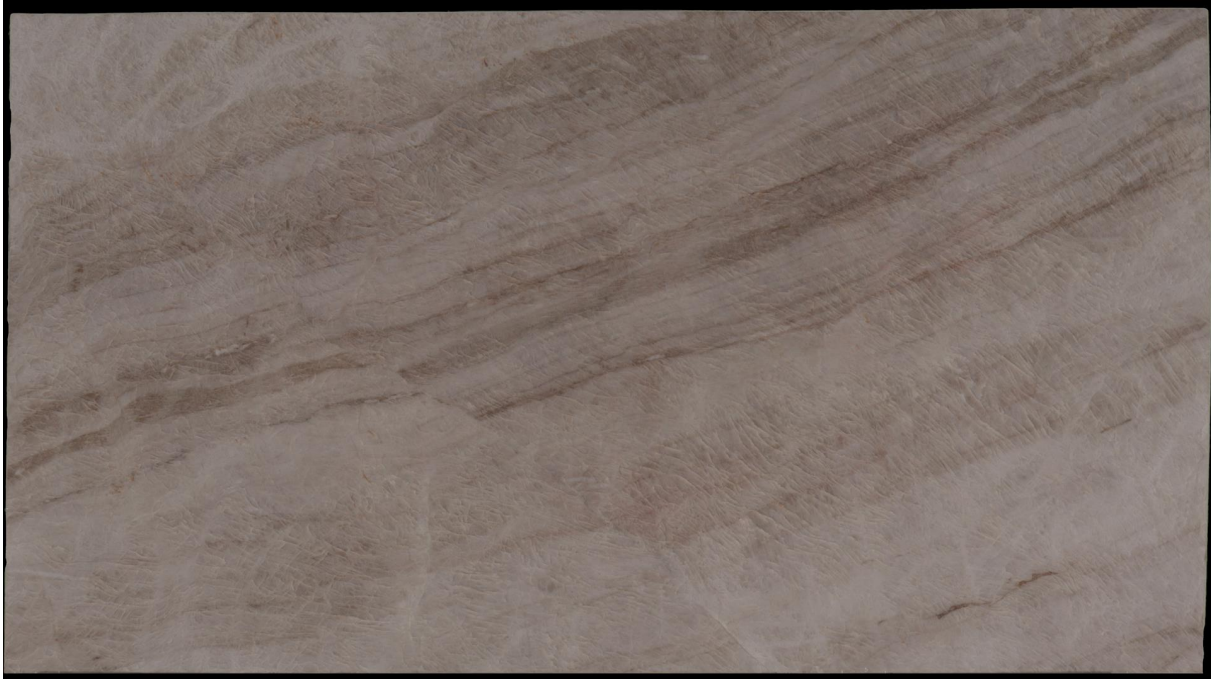

## Taj Mahal

### Slab Details

---

Material	Quartzite
Thickness:	3cm
Length:	139 "
Width:	56 "
Item ID:	9344