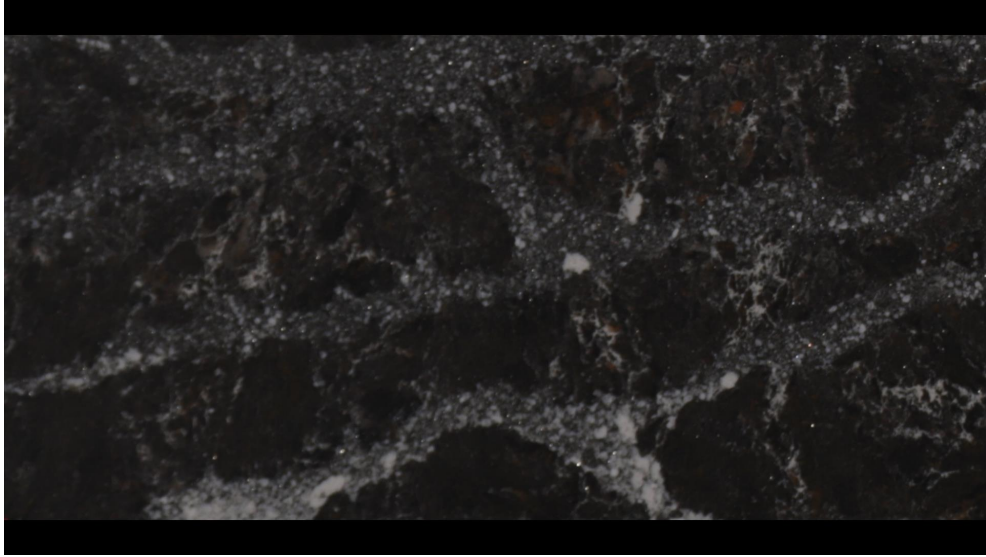

Ellesemere

Slab Details

Material	Quartz
Thickness:	3cm
Length:	55 "
Width:	27 "
Item ID:	7317-1

YK Stone Center

Phone: 303-935-6185 Address: 188 Federal Blvd., Denver, CO 80219

<https://ykstonecenter.com>