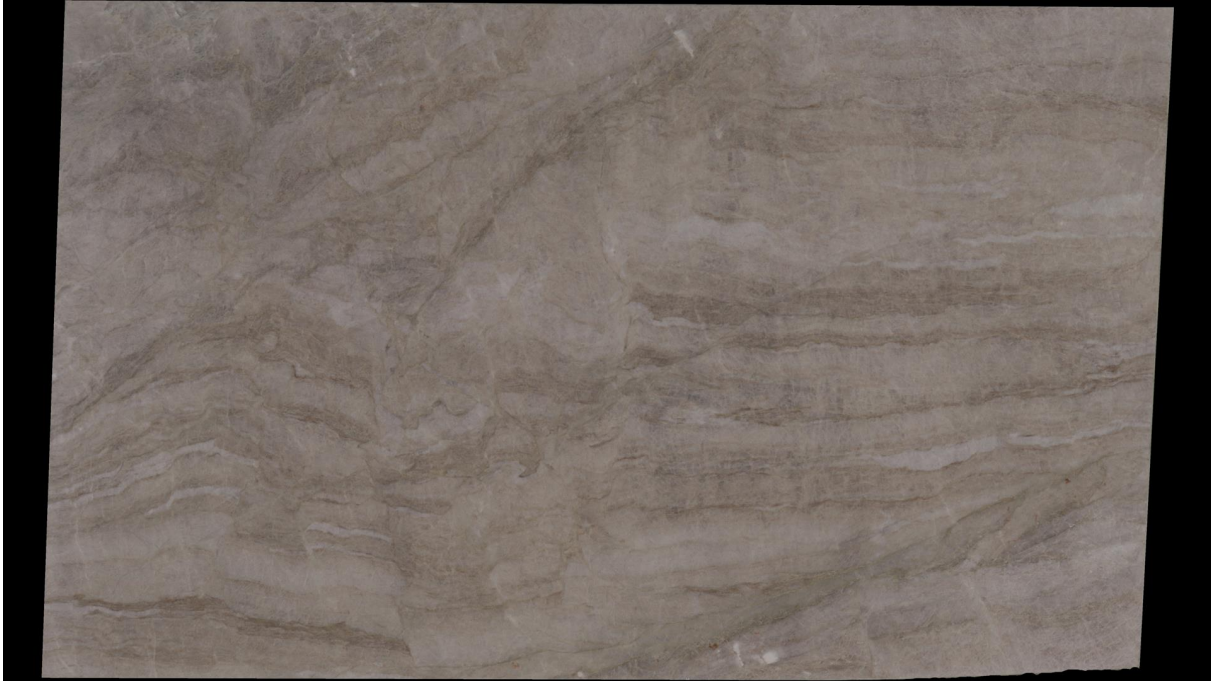

Taj Mahal

Slab Details

Material	Quartzite
Thickness:	3cm
Length:	126 "
Width:	77 "
Item ID:	8499

YK Stone Center

Phone: 303-935-6185 Address: 188 Federal Blvd., Denver, CO 80219

<https://ykstonecenter.com>