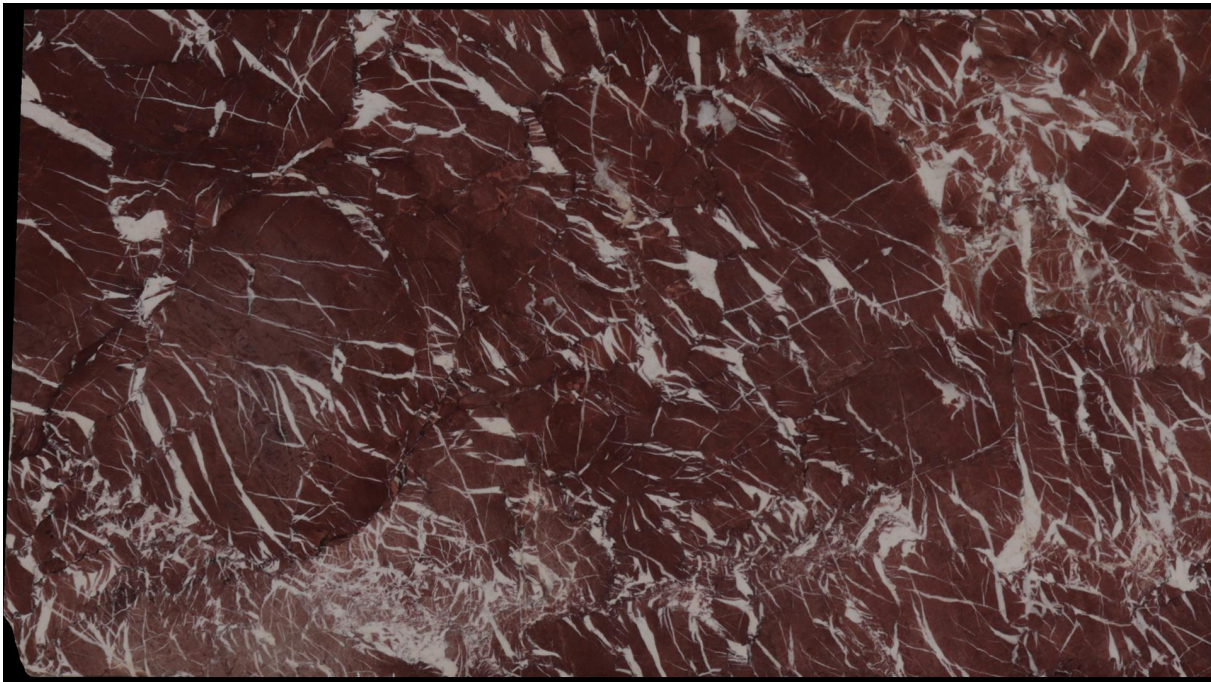

**YK STONE CENTER**  
WE CUT SURFACES NOT CORNERS

## Wagyu

### Slab Details

---

Material	Marble
Thickness:	2cm
Length:	52 "
Width:	92 "
Item ID:	9878-1