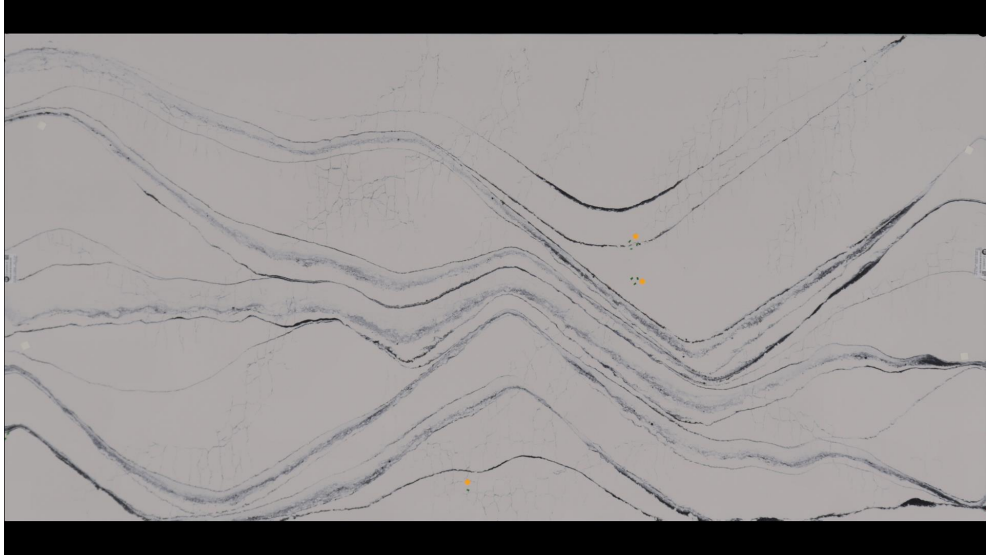

Portrush

Slab Details

Material	Quartz
Thickness:	3cm
Length:	65 "
Width:	119 "
Item ID:	7548

YK Stone Center

Phone: 303-935-6185 Address: 188 Federal Blvd., Denver, CO 80219

<https://ykstonecenter.com>