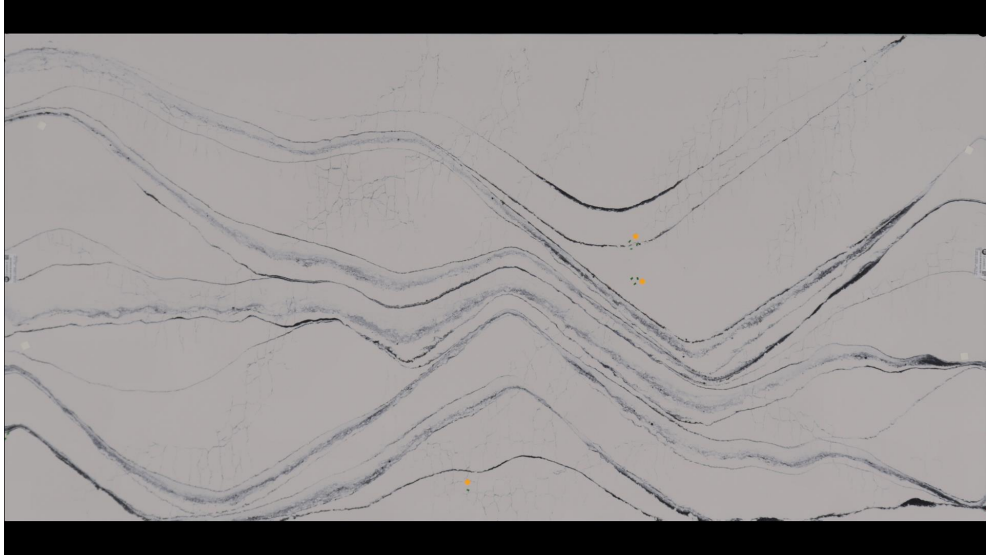

### Slab Details

---

Material	Quartz
Thickness:	3cm
Length:	65 "
Width:	119 "
Item ID:	7548