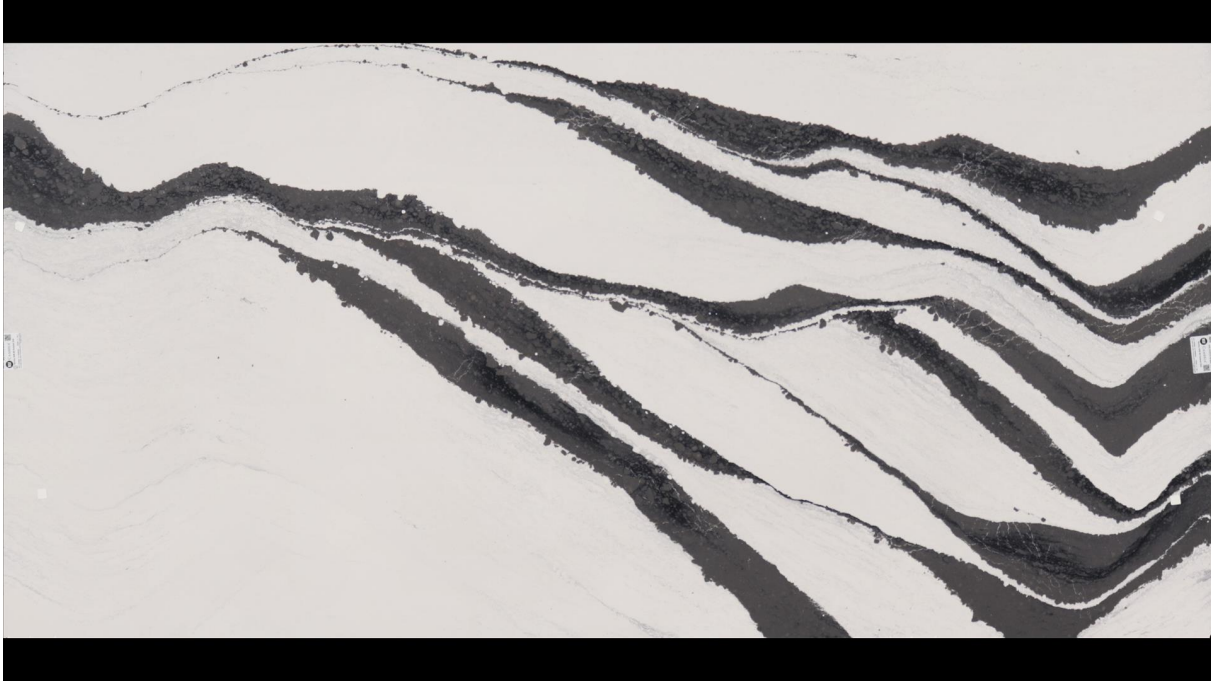

Bentley

Slab Details

Material	Quartz
Thickness:	3 cm
Length:	132 "
Width:	65 "
Item ID:	3689

YK Stone Center

Phone: 303-935-6185 Address: 188 Federal Blvd., Denver, CO 80219

<https://ykstonecenter.com>