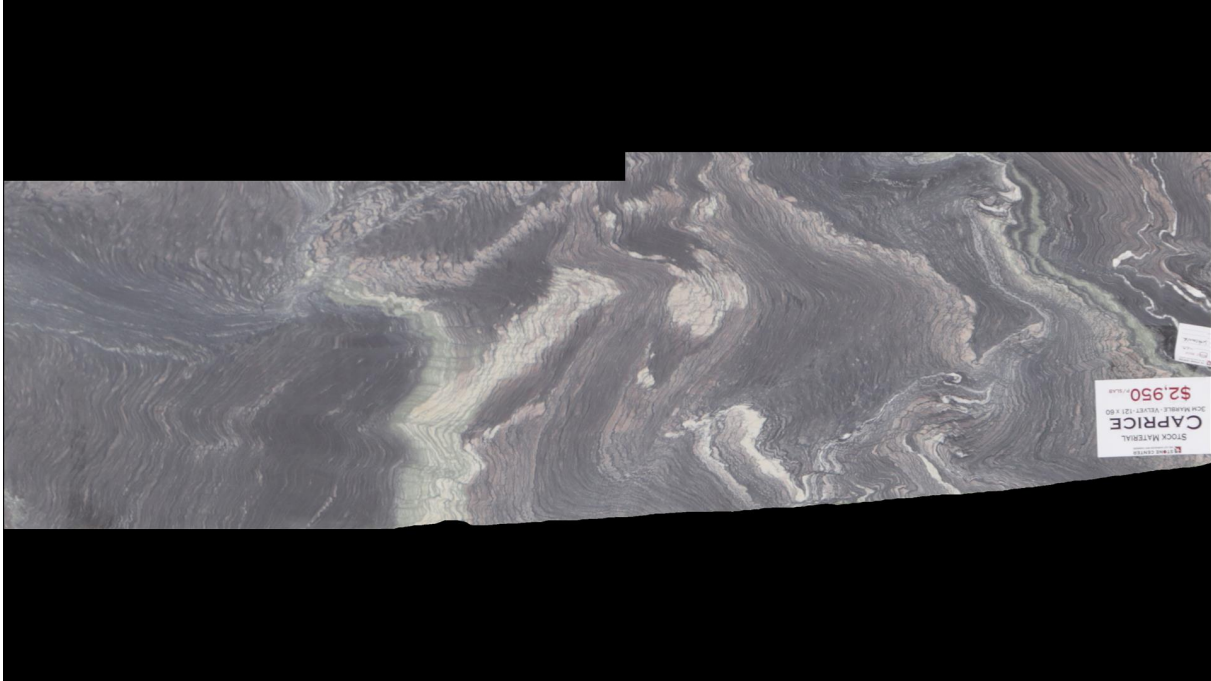

## Caprice

### Slab Details

Material	Marble
Thickness:	3 cm
Length:	86 "
Width:	20 "
Item ID:	4085-1