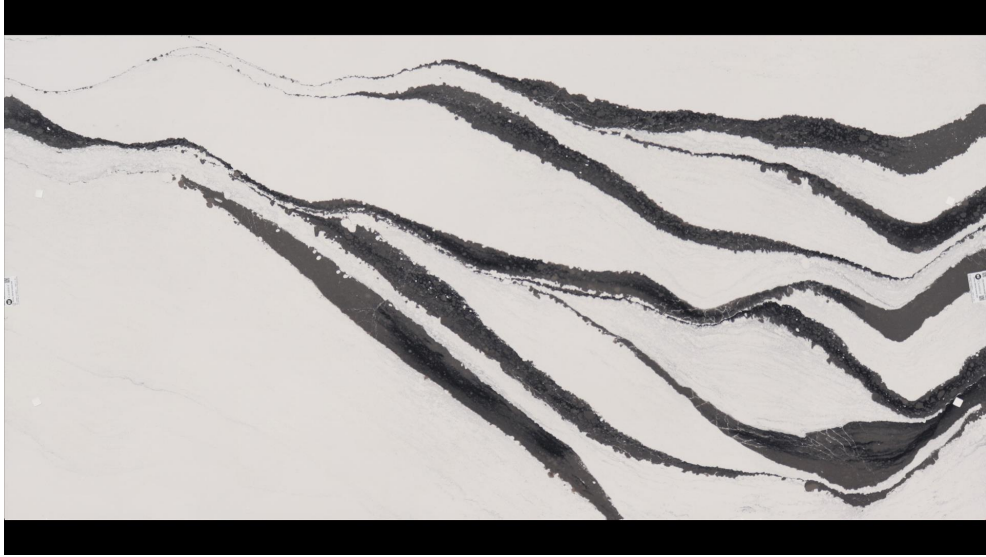

Bentley

Slab Details

Material	Quartz
Thickness:	3 cm
Length:	65 "
Width:	132 "
Item ID:	3688

YK Stone Center

Phone: 303-935-6185 Address: 188 Federal Blvd., Denver, CO 80219

<https://ykstonecenter.com>