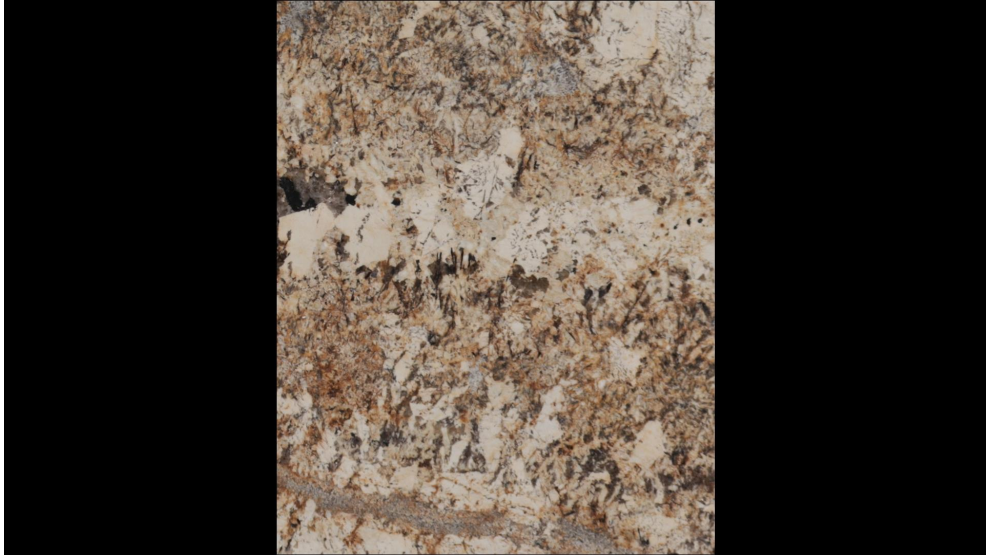

## Caravela Brown

### Slab Details

---

|            |         |
|------------|---------|
| Material   | Granite |
| Thickness: | 3cm     |
| Length:    | 39 "    |
| Width:     | 49 "    |
| Item ID:   | 5270-1  |