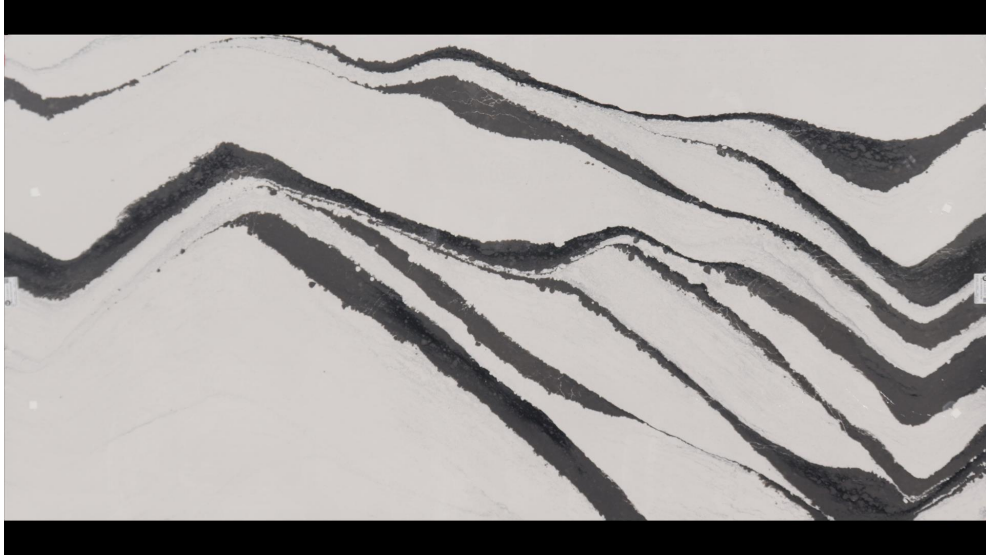

### Slab Details

---

Material	Quartz
Thickness:	3cm
UsableArea:	59 Ft <sup>2</sup>
Length:	131 "
Width:	65 "
Item ID:	3510