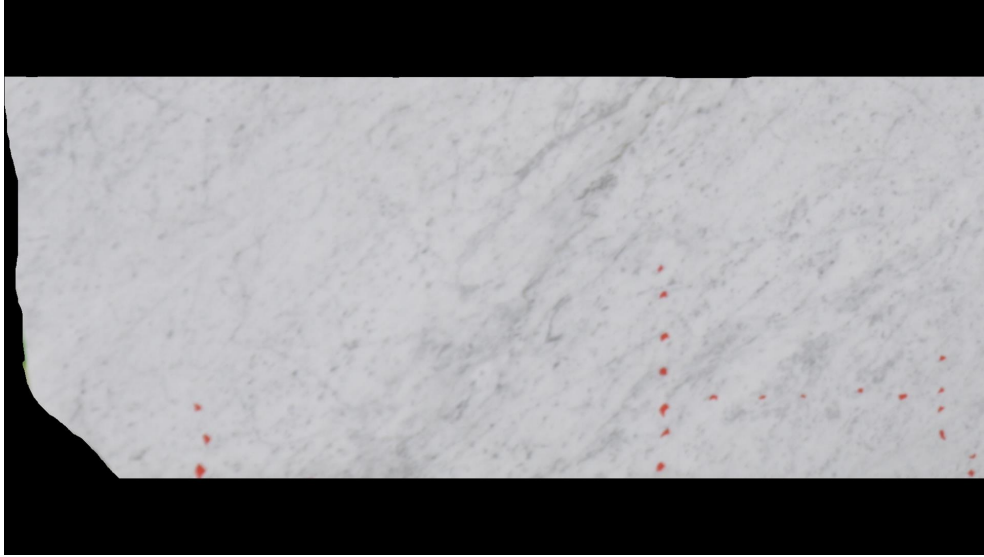

## Carrera

### Slab Details

---

Material	Marble
Thickness:	3cm
Length:	20 "
Width:	45 "
Item ID:	4894-1