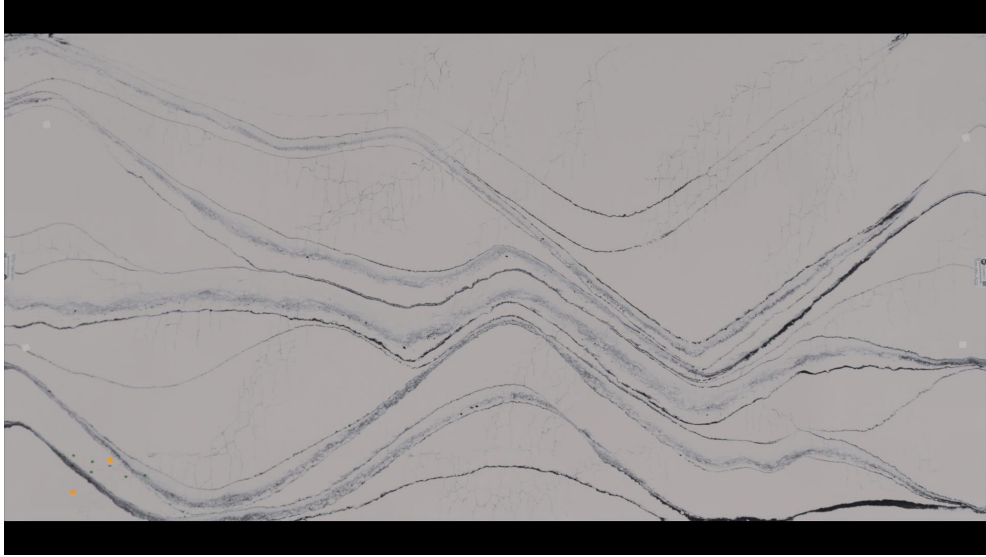

### Slab Details

---

Material	Quartz
Thickness:	3cm
Length:	131 "
Width:	65 "
Item ID:	7546