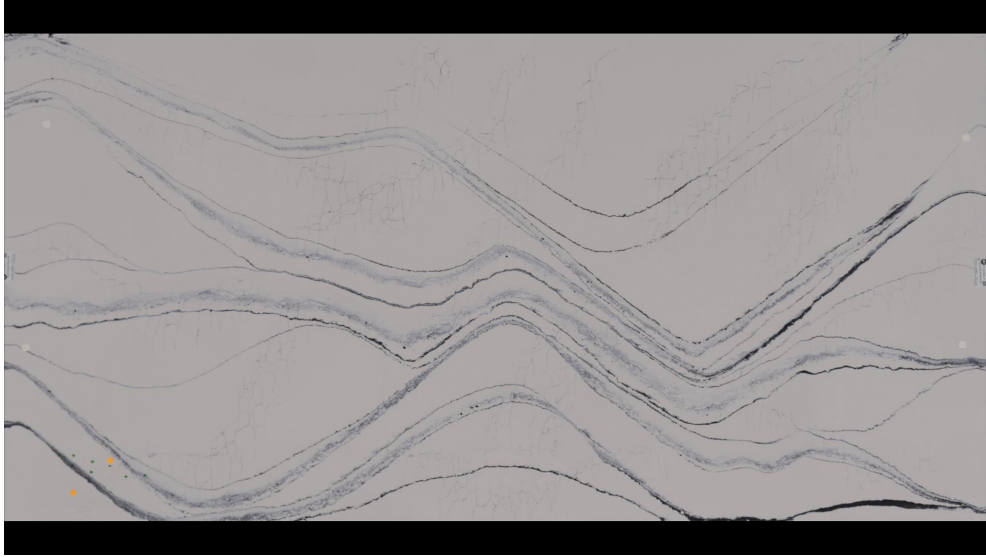

Portrush

Slab Details

Material	Quartz
Thickness:	3cm
Length:	131 "
Width:	65 "
Item ID:	7546

YK Stone Center

Phone: 303-935-6185 Address: 188 Federal Blvd., Denver, CO 80219

<https://ykstonecenter.com>