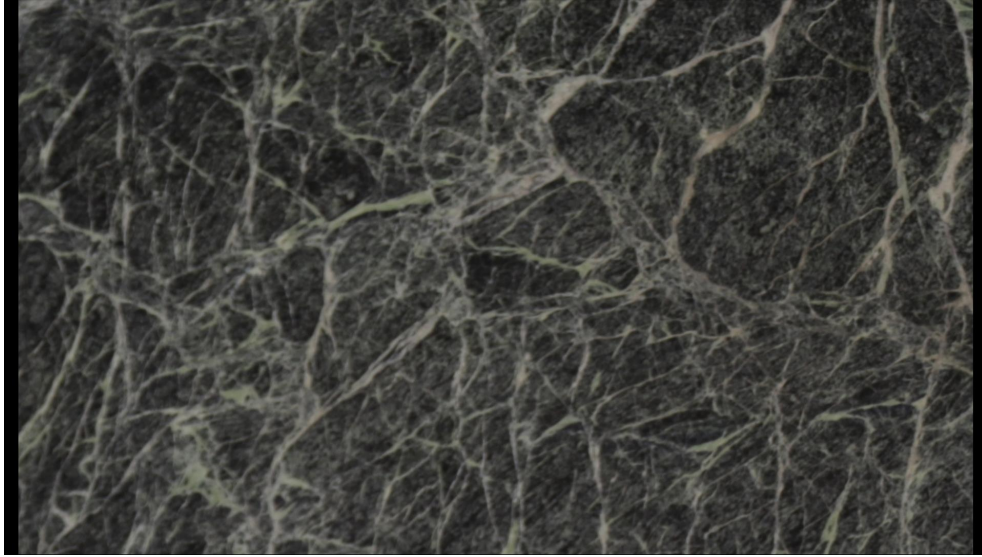

Rainforest

Slab Details

Material	Marble
Thickness:	2cm
Length:	43 "
Width:	25 "
Item ID:	7266-1

YK Stone Center

Phone: 303-935-6185 Address: 188 Federal Blvd., Denver, CO 80219

<https://ykstonecenter.com>