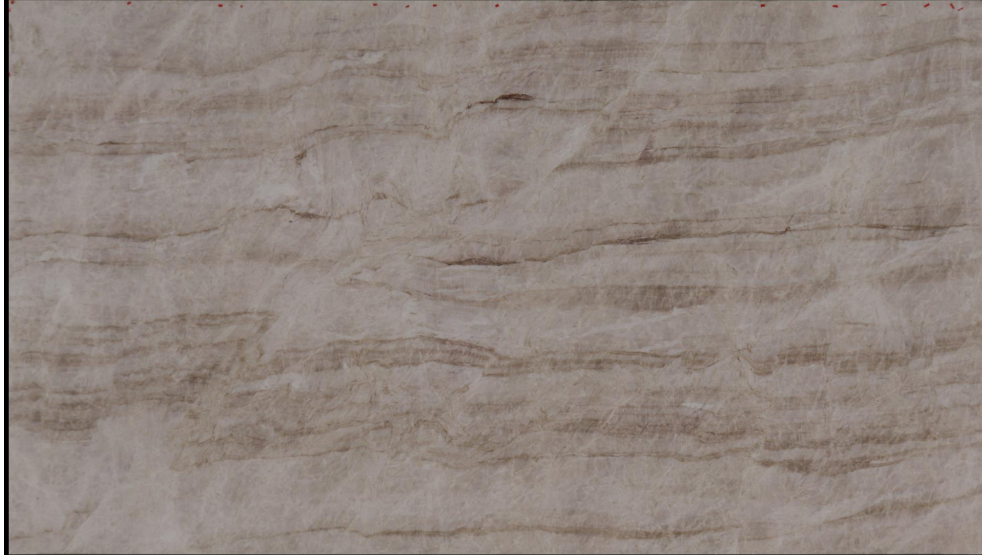

Taj Mahal

Slab Details

Material	Quartzite
Thickness:	3cm
Length:	76 "
Width:	133 "
Item ID:	7939

YK Stone Center

Phone: 303-935-6185 Address: 188 Federal Blvd., Denver, CO 80219

<https://ykstonecenter.com>