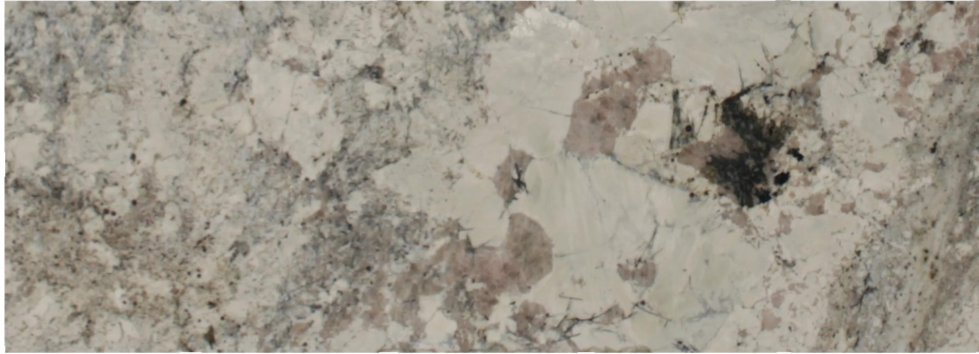

White Paradise

Slab Details

Material	Granite
Size	63" x 21" 9.2ft ²
Thickness	3 cm
Inventory ID	WES418364-1

Western Marble & Tile

Phone: 1.204.774.0537 Address: Unit 1-1108 St. James Street, Winnipeg, MB - R3H0K5, Canada