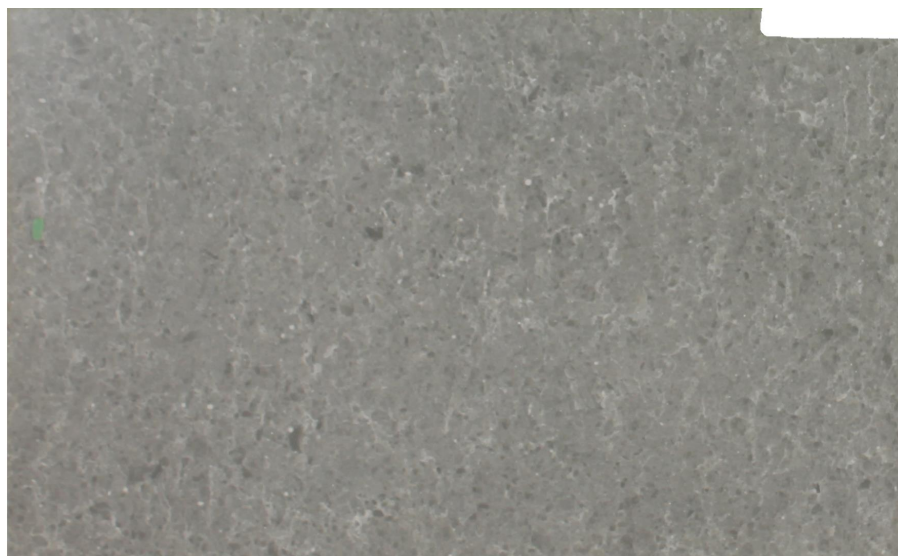

Ocean Jasper

Slab Details

Material	Silestone
Size	62" x 37" 15.8ft ²
Thickness	3 cm
Inventory ID	12193-3

Western Marble & Tile

Phone: 1.204.774.0537 Address: Unit 1-1108 St. James Street, Winnipeg, MB - R3H0K5, Canada