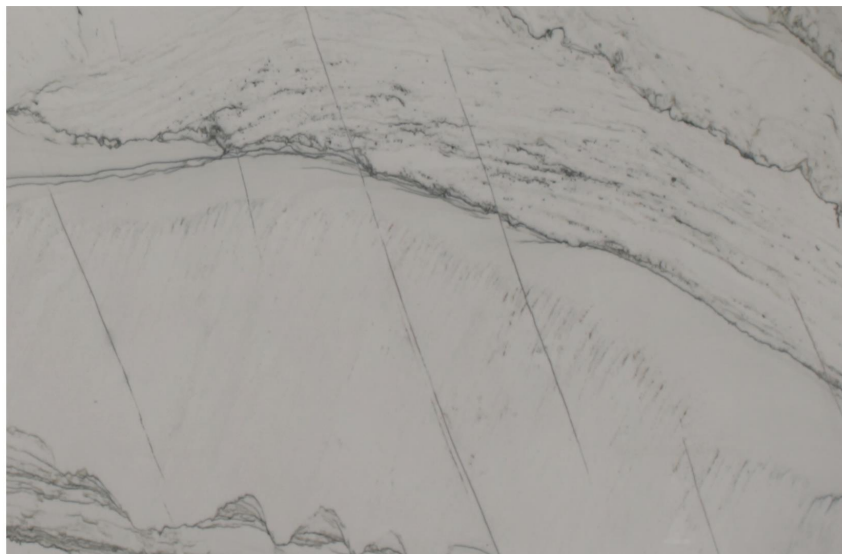

Infinity White

Slab Details

Material	Quartzite
Usable Area	17.1 ft ²
Width	63.65"
Height	41.7"
Thickness	3 cm
Inventory ID	WES57506-1

Western Marble & Tile

Phone: 1.204.774.0537 Address: Unit 1-1108 St. James Street, Winnipeg, MB - R3H0K5, Canada