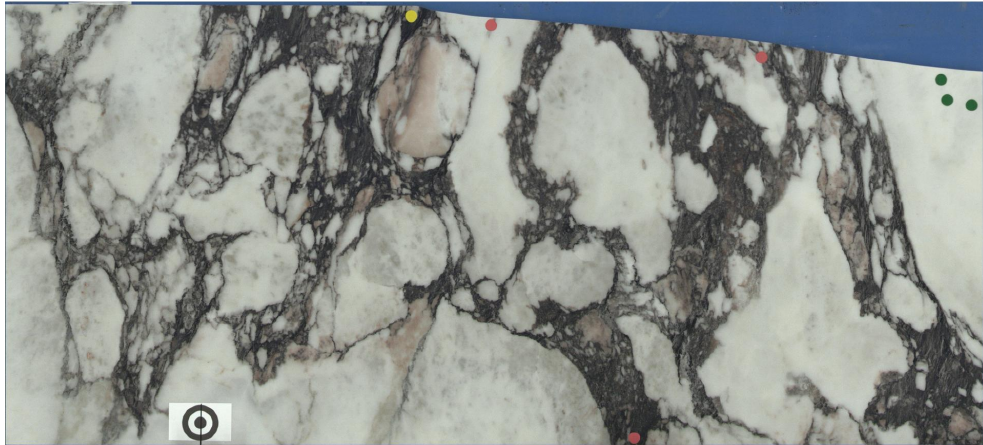

Calacatta Viola

Slab Details

Material	Meta
Usable Area	10.3 ft ²
Size	62" x 24"
Thickness	12 MM
Inventory ID	60093-1

WESTERN ARTISAN

Phone: (800) 720-2078 Address: 1401 R ST NW Auburn, WA 98001

<https://westernartisan.com>