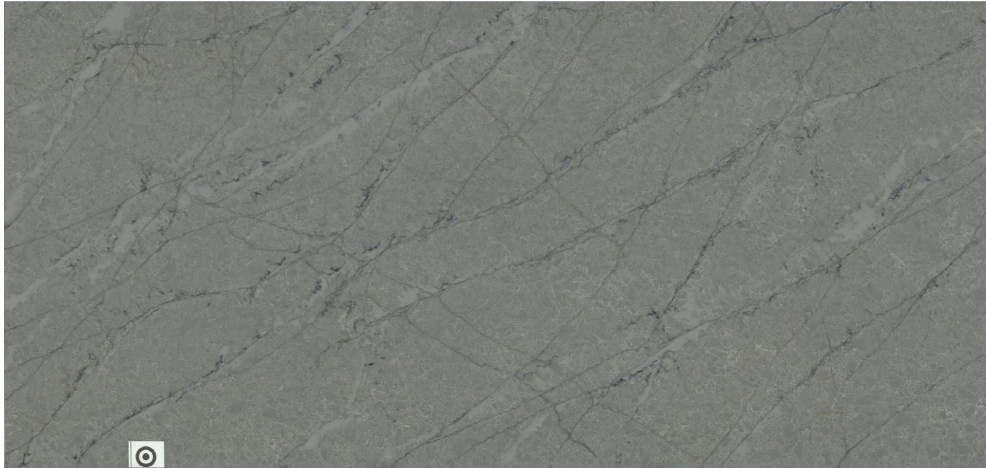

Amazonite Grey

Slab Details

Material	Daltile ONE Quartz
Usable Area	39.7 ft ²
Size	110" x 52"
Thickness	3 CM
Inventory ID	56112-1

WESTERN ARTISAN

Phone: (800) 720-2078 Address: 1401 R ST NW Auburn, WA 98001