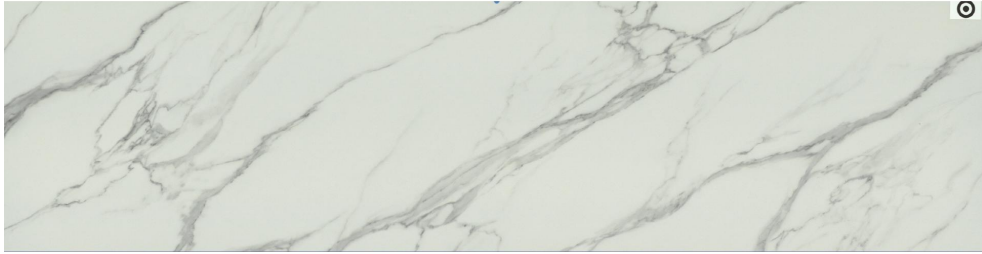

## Calacatta Anava (Printed Quartz)

### Slab Details

---

Material	MSI Quartz
Usable Area	28 ft <sup>2</sup>
Size	126" x 32"
Thickness	2 CM
Inventory ID	54198-1