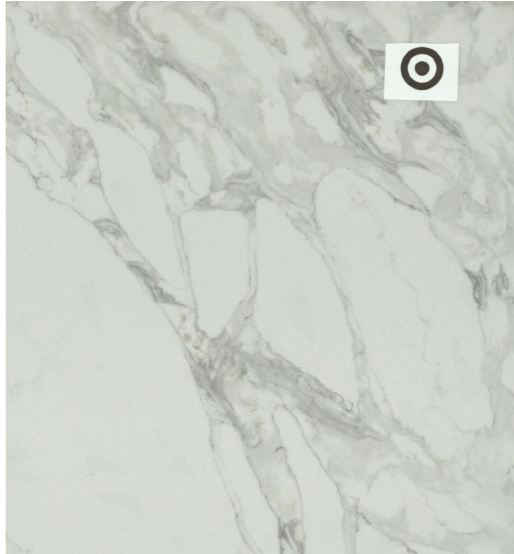

Regal Arabescato

Slab Details

Material	Stratus Quartz
Usable Area	5.8 ft ²
Size	30" x 28"
Thickness	3 CM
Inventory ID	54122-1

WESTERN ARTISAN

Phone: (800) 720-2078 Address: 1401 R ST NW Auburn, WA 98001

<https://westernartisan.com>