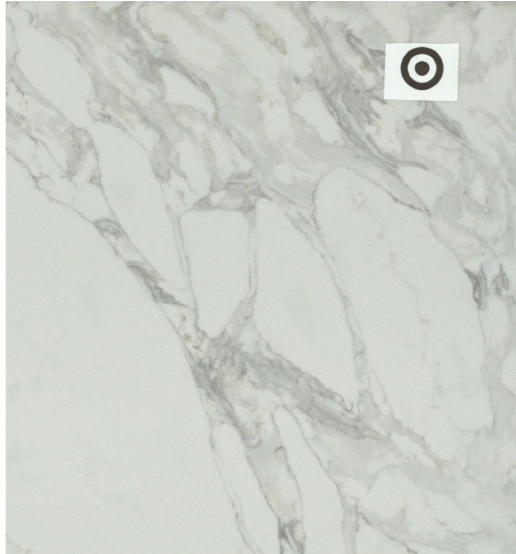

## Regal Arabescato

### Slab Details

---

Material	Stratus Quartz
Usable Area	5.8 ft <sup>2</sup>
Size	30" x 28"
Thickness	3 CM
Inventory ID	54122-1