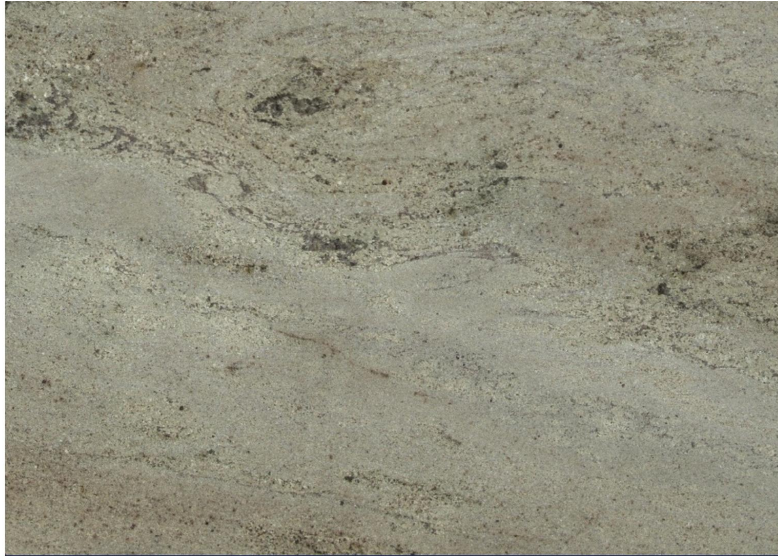

KASHMIRE CREAM

Slab Details

Material	Granite
Usable Area	8.3 ft ²
Size	41" x 29"
Thickness	3 CM
Inventory ID	54102-1

WESTERN ARTISAN

Phone: (800) 720-2078 Address: 1401 R ST NW Auburn, WA 98001

<https://westernartisan.com>