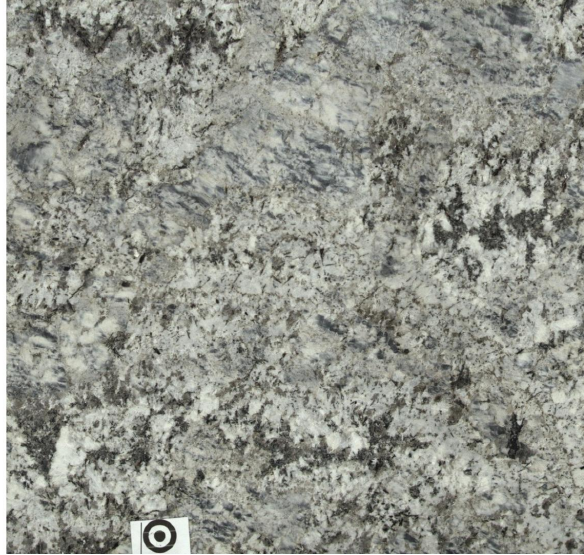

## Blue Flower

### Slab Details

---

|              |                      |
|--------------|----------------------|
| Material     | Granite              |
| Usable Area  | 10.5 ft <sup>2</sup> |
| Size         | 40" x 38"            |
| Thickness    | 3 CM                 |
| Inventory ID | 53539-1              |