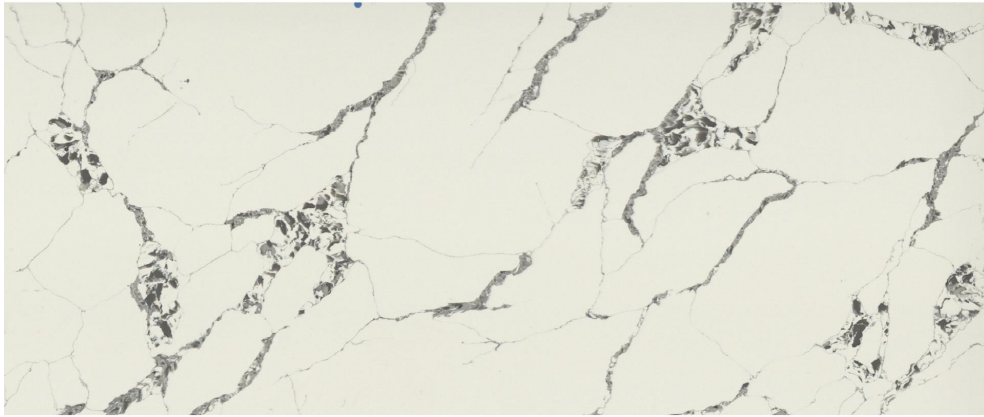

## Rhine River

### Slab Details

---

Material	Prizm Quartz
Usable Area	27.9 ft <sup>2</sup>
Size	98" x 41"
Thickness	3 CM
Inventory ID	50526-1