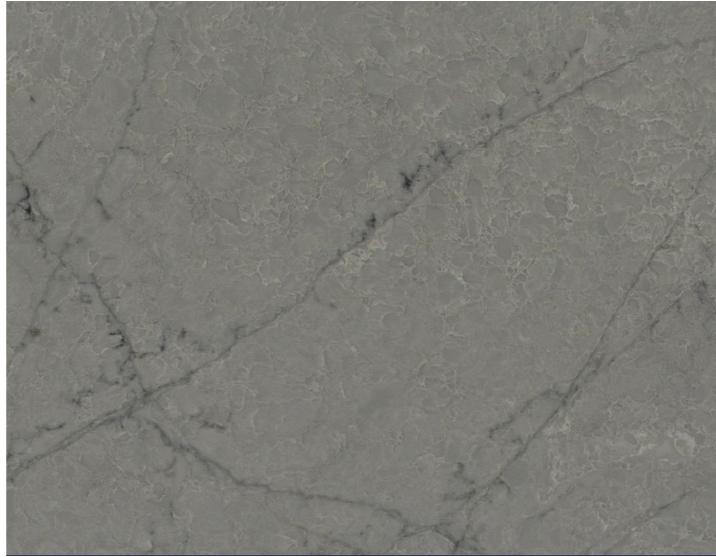

## Amazonite Grey

### Slab Details

---

Material	Daltile ONE Quartz
Usable Area	6.6 ft <sup>2</sup>
Size	35" x 27"
Thickness	3 CM
Inventory ID	50511-1