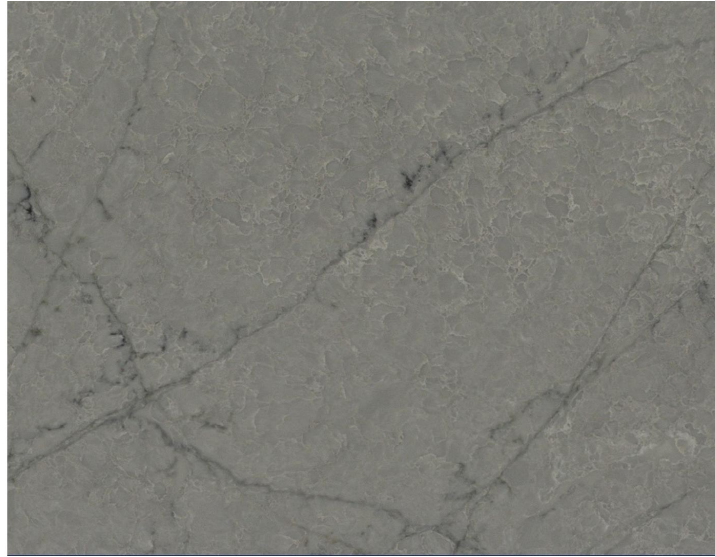

Amazonite Grey

Slab Details

Material	Daltile ONE Quartz
Usable Area	6.6 ft ²
Size	35" x 27"
Thickness	3 CM
Inventory ID	50511-1

WESTERN ARTISAN

Phone: (800) 720-2078 Address: 1401 R ST NW Auburn, WA 98001