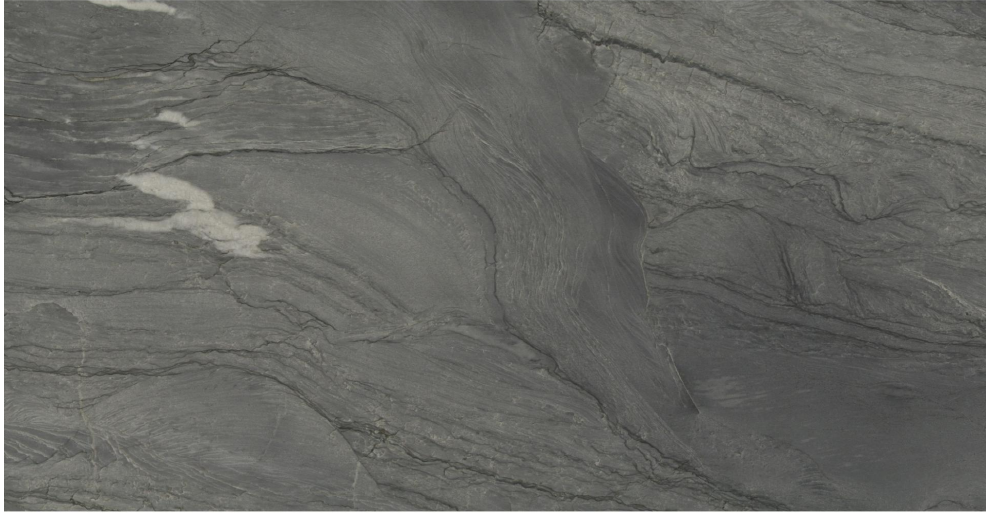

Platino Dark Premium

Slab Details

Material	Quartzite
Usable Area	24.8 ft ²
Size	83" x 43"
Thickness	3 CM
Inventory ID	50351-2

WESTERN ARTISAN

Phone: (800) 720-2078 Address: 1401 R ST NW Auburn, WA 98001

<https://westernartisan.com>