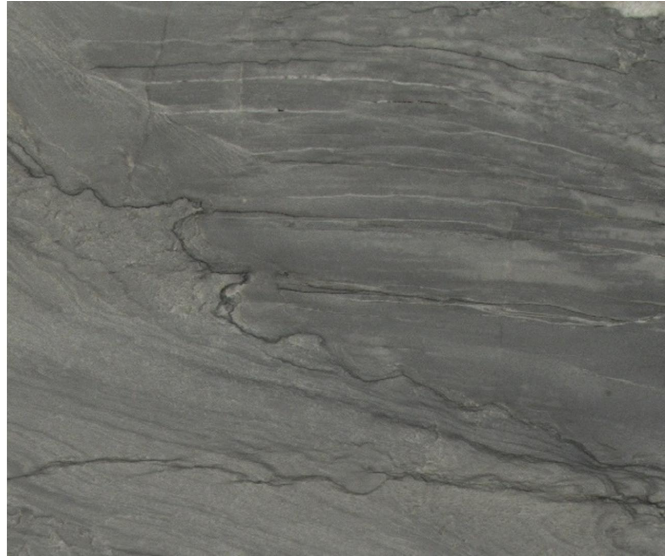

Platino Dark Premium

Slab Details

Material	Quartzite
Usable Area	3.3 ft ²
Size	24" x 20"
Thickness	3 CM
Inventory ID	50351-1

WESTERN ARTISAN

Phone: (800) 720-2078 Address: 1401 R ST NW Auburn, WA 98001

<https://westernartisan.com>