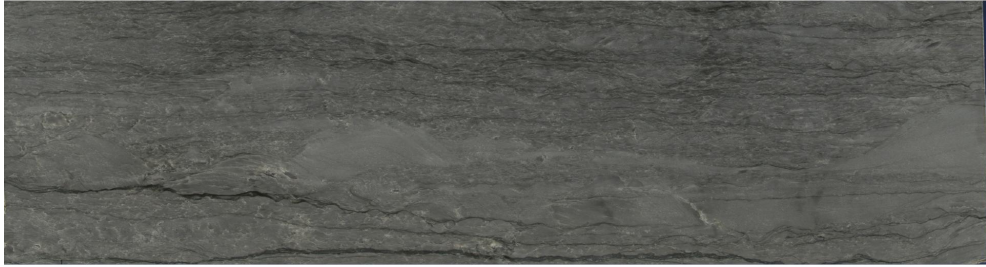

Gray Canyon

Slab Details

Material	Quartzite
Usable Area	30 ft ²
Size	127" x 34"
Thickness	3 CM
Inventory ID	49581-1

WESTERN ARTISAN

Phone: (800) 720-2078 Address: 1401 R ST NW Auburn, WA 98001

<https://westernartisan.com>