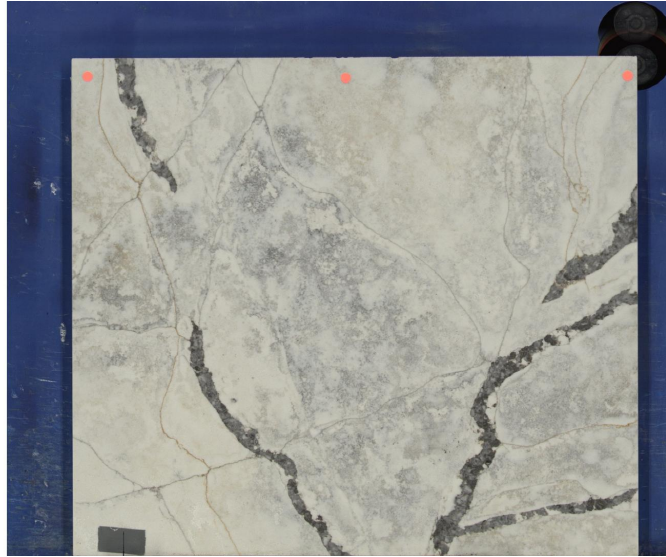

Ijen Azul

Slab Details

Material	Pental Quartz
Usable Area	10.5 ft²
Size	42" x 36"
Thickness	3 CM
Inventory ID	49414-4

WESTERN ARTISAN

Phone: (800) 720-2078 Address: 1401 R ST NW Auburn, WA 98001

<https://westernartisan.com>