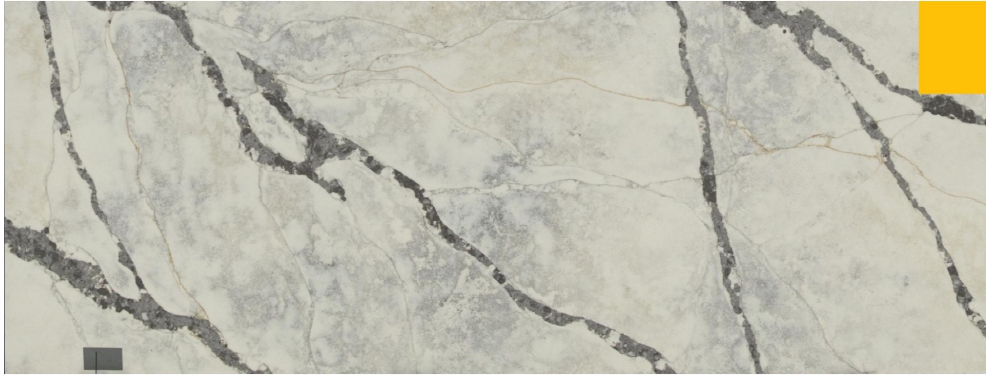

Ijen Azul

Slab Details

Material	Pental Quartz
Usable Area	16.2 ft ²
Size	75" x 31.142"
Thickness	3 CM
Inventory ID	49414-1

WESTERN ARTISAN

Phone: (800) 720-2078 Address: 1401 R ST NW Auburn, WA 98001

<https://westernartisan.com>