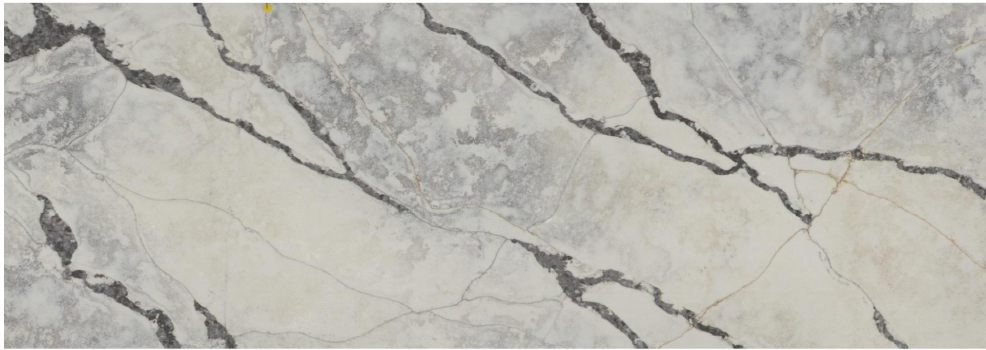

Ijen Azul

Slab Details

Material	Pental Quartz
Usable Area	18.3 ft ²
Size	87" x 30"
Thickness	3 CM
Inventory ID	48933-1

WESTERN ARTISAN

Phone: (800) 720-2078 Address: 1401 R ST NW Auburn, WA 98001

<https://westernartisan.com>