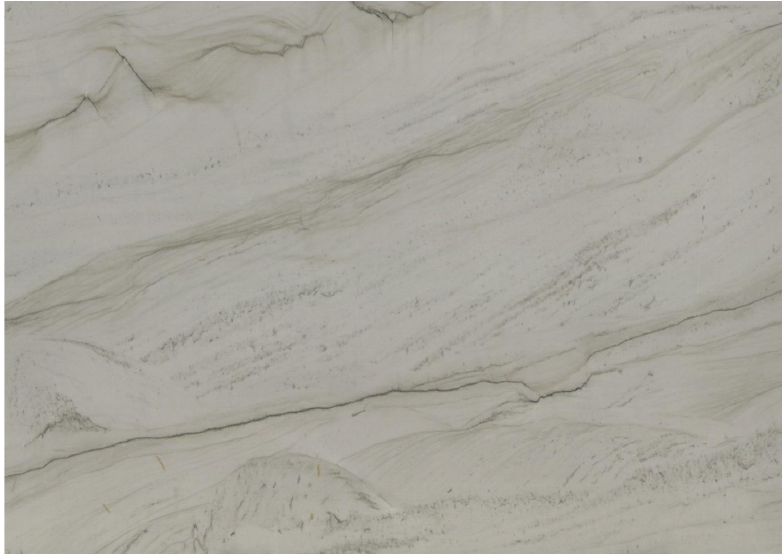

## Mont Blanc

### Slab Details

---

Material	Quartzite
Usable Area	17.1 ft <sup>2</sup>
Size	59" x 42"
Thickness	3 CM
Inventory ID	47128-1