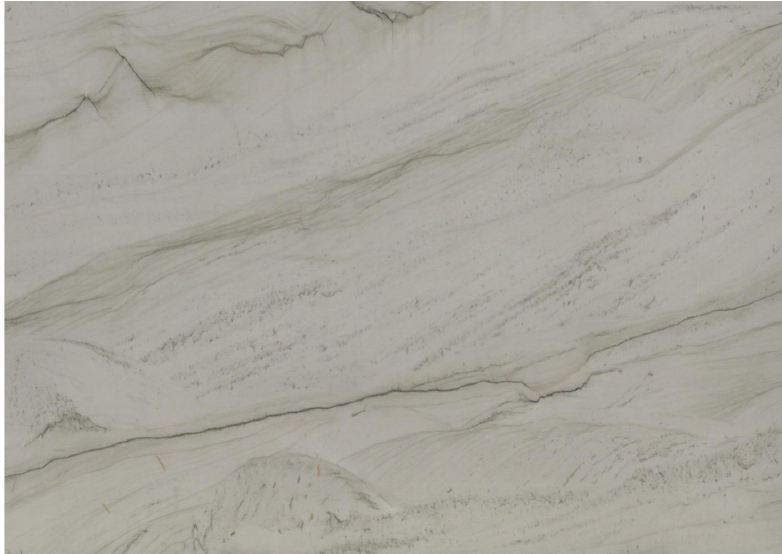

Mont Blanc

Slab Details

Material	Quartzite
Usable Area	17.1 ft ²
Size	59" x 42"
Thickness	3 CM
Inventory ID	47128-1

WESTERN ARTISAN

Phone: (800) 720-2078 Address: 1401 R ST NW Auburn, WA 98001

<https://westernartisan.com>