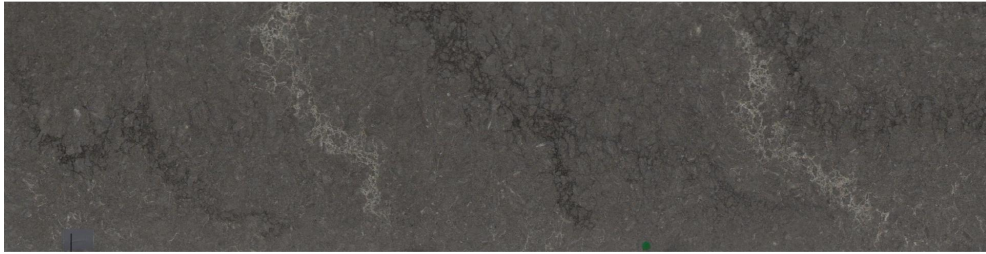

## Turbine Grey

### Slab Details

---

Material	Caesarstone
Usable Area	14.9 ft <sup>2</sup>
Size	93" x 23"
Thickness	3 CM
Inventory ID	45125-1