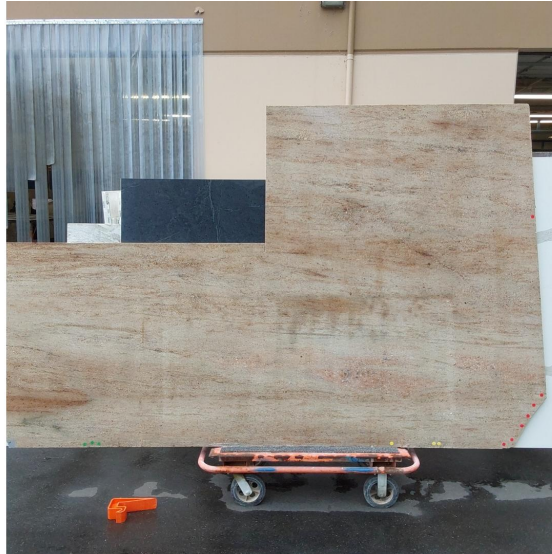

Astoria

Slab Details

| | |
|--------------|----------------------|
| Material | Granite |
| Usable Area | 51.1 ft ² |
| Size | 126 X 43 59 X 33 |
| Thickness | 3 CM |
| Inventory ID | 44602-1 |

WESTERN ARTISAN