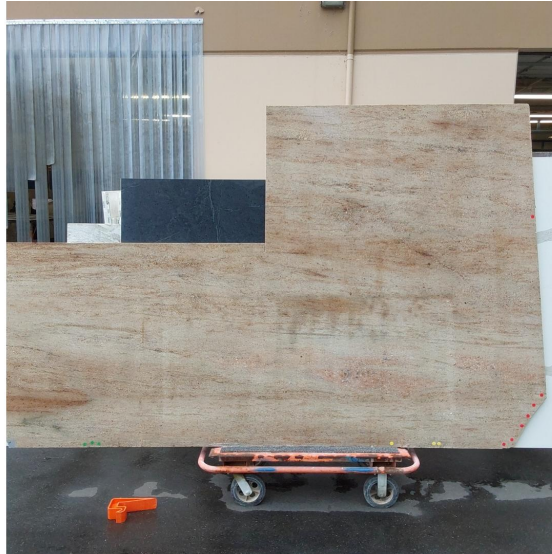

Astoria

Slab Details

Material	Granite
Usable Area	51.1 ft ²
Size	126 X 43 59 X 33
Thickness	3 CM
Inventory ID	44602-1

WESTERN ARTISAN

Phone: (800) 720-2078 Address: 1401 R ST NW Auburn, WA 98001

<https://westernartisan.com>