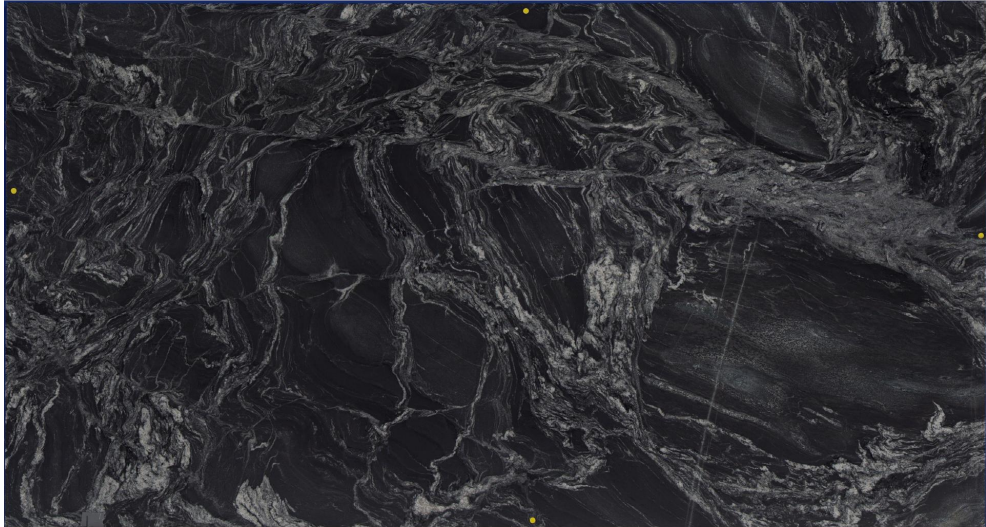

Black Forest

Slab Details

| | |
|--------------|--------------------|
| Material | Granite |
| Usable Area | 60 ft ² |
| Size | 129" x 67" |
| Thickness | 3 CM |
| Inventory ID | 43681 |

WESTERN ARTISAN

Phone: (800) 720-2078 Address: 1401 R ST NW Auburn, WA 98001