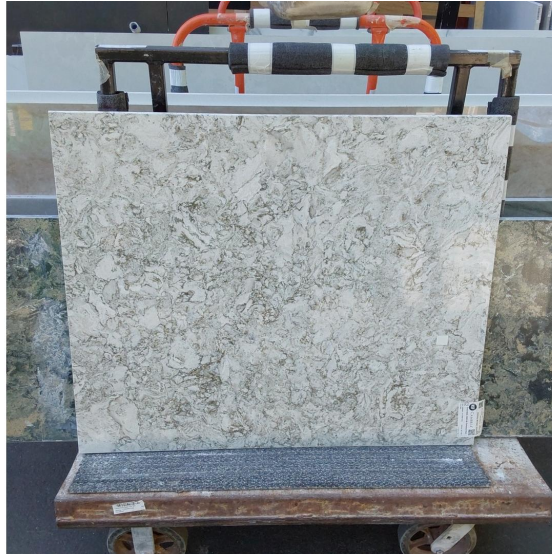

Crowndale

Slab Details

Material	Cambria
Usable Area	8.9 ft ²
Size	39" x 33"
Thickness	3 CM
Inventory ID	43591-1

WESTERN ARTISAN

Phone: (800) 720-2078 Address: 1401 R ST NW Auburn, WA 98001

<https://westernartisan.com>