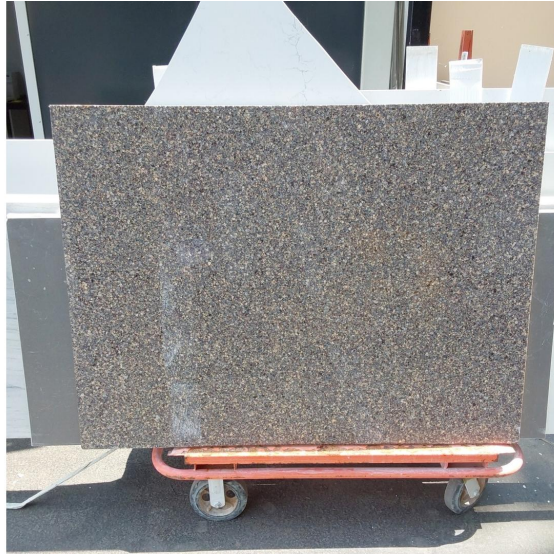

## Pebble Exotica

### Slab Details

---

Material	Meta Quartz
Usable Area	15.7 ft <sup>2</sup>
Size	55" x 41"
Thickness	3 CM
Inventory ID	43048-1