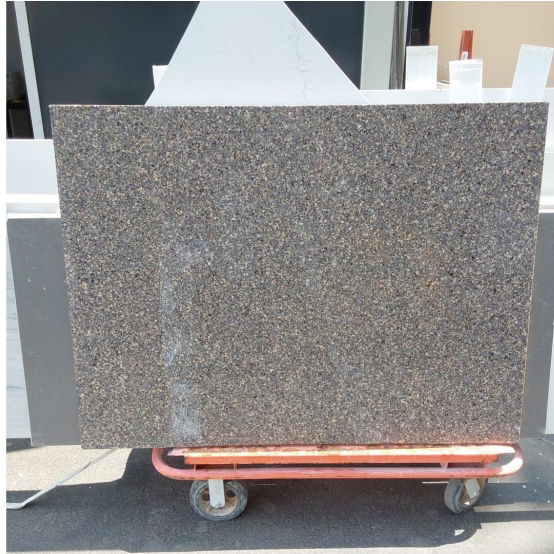

Pebble Exotica

Slab Details

Material	Meta Quartz
Usable Area	15.7 ft ²
Size	55" x 41"
Thickness	3 CM
Inventory ID	43048-1

WESTERN ARTISAN

Phone: (800) 720-2078 Address: 1401 R ST NW Auburn, WA 98001

<https://westernartisan.com>