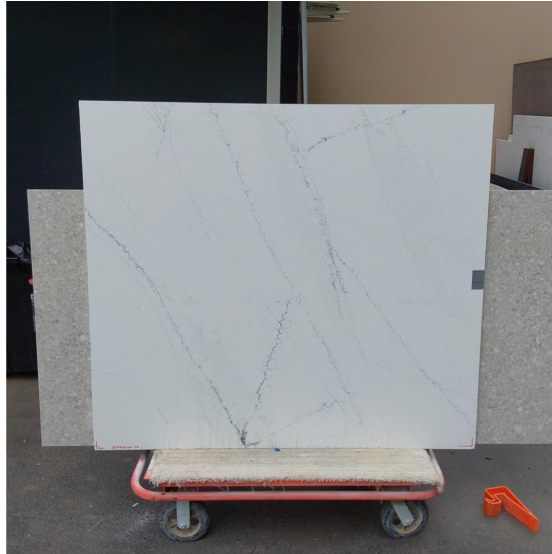

Ethereal Noctis

Slab Details

Material	Silestone
Usable Area	23.2 ft ²
Size	62" x 54"
Thickness	2 CM
Inventory ID	42992-1

WESTERN ARTISAN

Phone: (800) 720-2078 Address: 1401 R ST NW Auburn, WA 98001

<https://westernartisan.com>