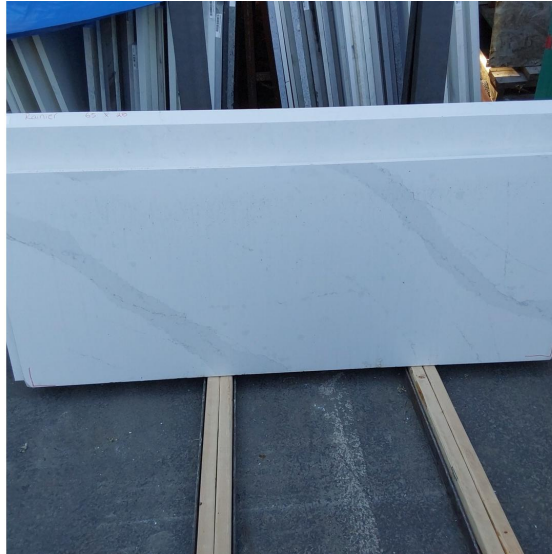

Eternal Calacatta Gold

Slab Details

Material	Silestone
Usable Area	10.8 ft ²
Size	62" x 25"
Thickness	3 CM
Inventory ID	42780-1

WESTERN ARTISAN

Phone: (800) 720-2078 Address: 1401 R ST NW Auburn, WA 98001