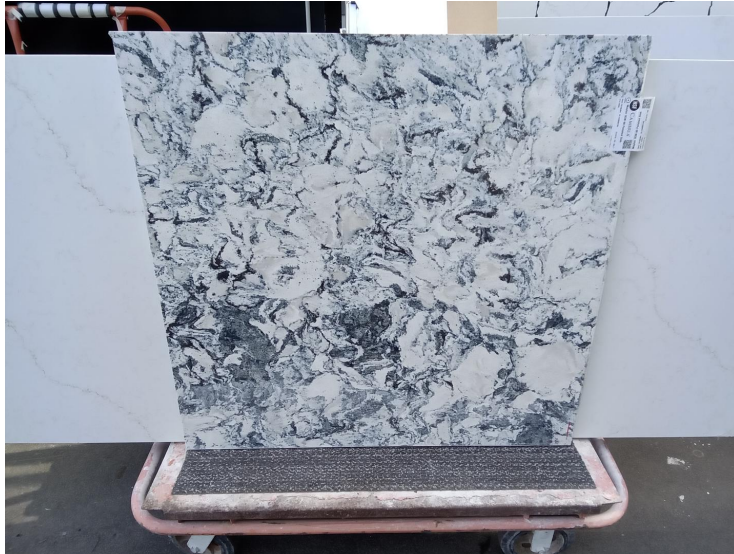

### Slab Details

---

Material	Cambria
Usable Area	10 ft <sup>2</sup>
Size	39" x 37"
Thickness	3 CM
Inventory ID	42488-1