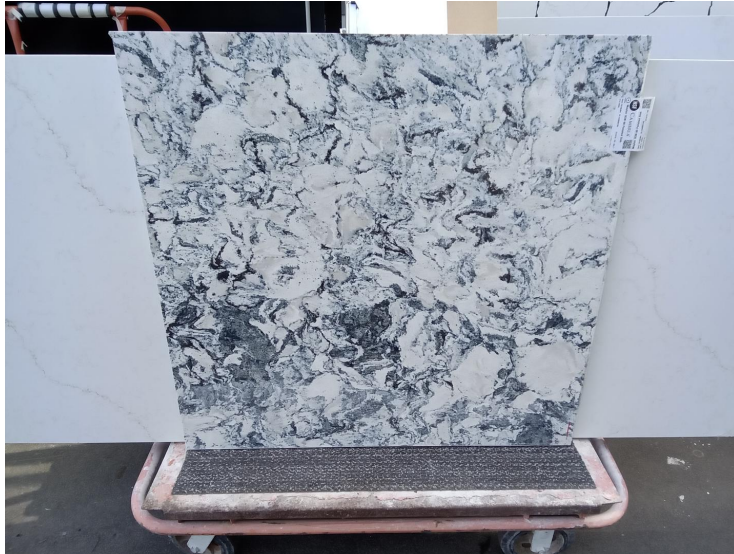

Mayfair

Slab Details

Material	Cambria
Usable Area	10 ft ²
Size	39" x 37"
Thickness	3 CM
Inventory ID	42488-1

WESTERN ARTISAN

Phone: (800) 720-2078 Address: 1401 R ST NW Auburn, WA 98001

<https://westernartisan.com>