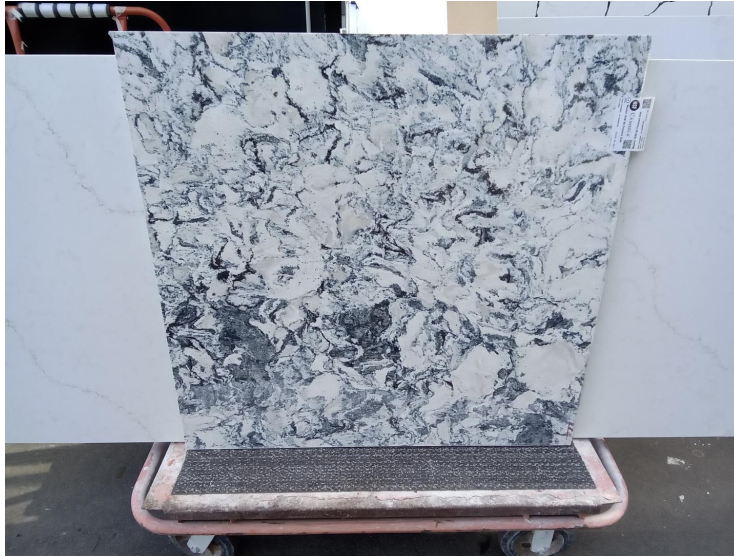

### Slab Details

---

Material	Cambria
Usable Area	10 ft <sup>2</sup>
Size	39" x 37"
Thickness	3 CM
Inventory ID	42488-1