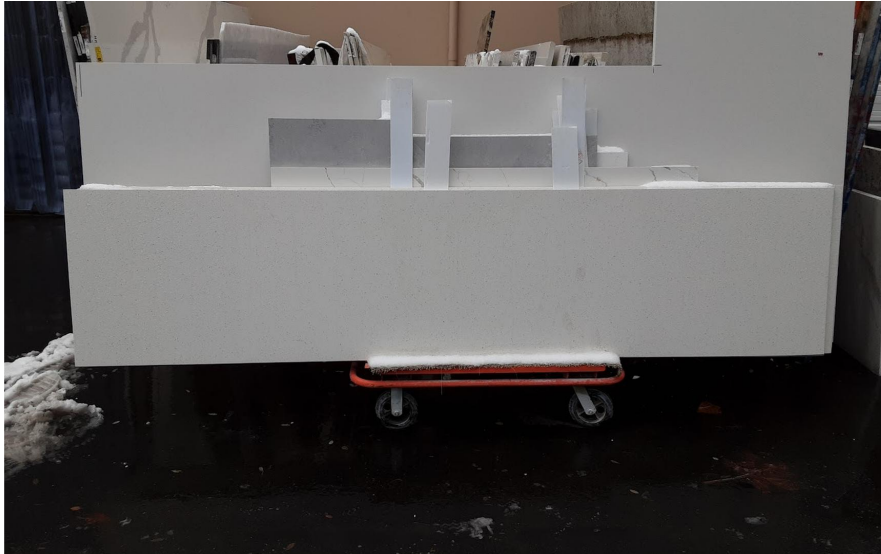

Pearl White

Slab Details

Material	Pental Quartz
Usable Area	26 ft ²
Size	129" x 29"
Thickness	3 CM
Inventory ID	40770

WESTERN ARTISAN

Phone: (800) 720-2078 Address: 1401 R ST NW Auburn, WA 98001

<https://westernartisan.com>