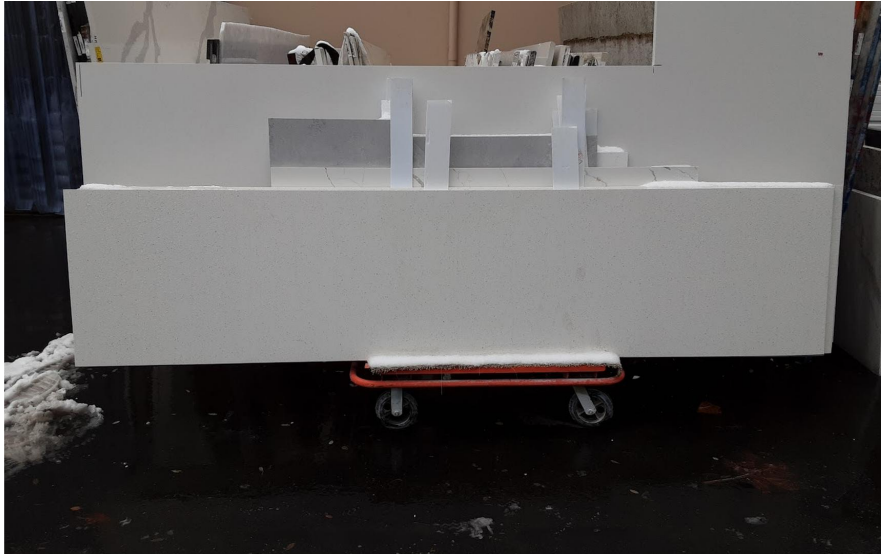

## Pearl White

### Slab Details

---

Material	Pental Quartz
Usable Area	26 ft <sup>2</sup>
Size	129" x 29"
Thickness	3 CM
Inventory ID	40770