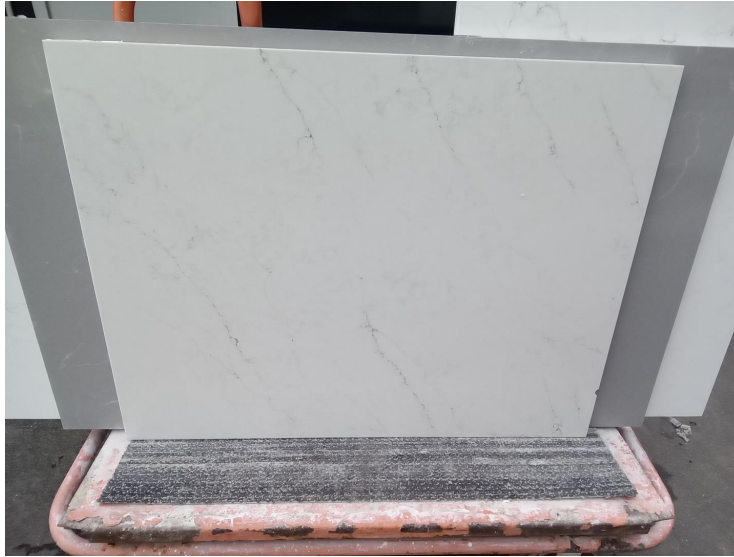

## Hana Sky

### Slab Details

---

Material	Della Terra Quartz
Usable Area	7.2 ft <sup>2</sup>
Size	37" x 28"
Thickness	3 CM
Inventory ID	40747-1