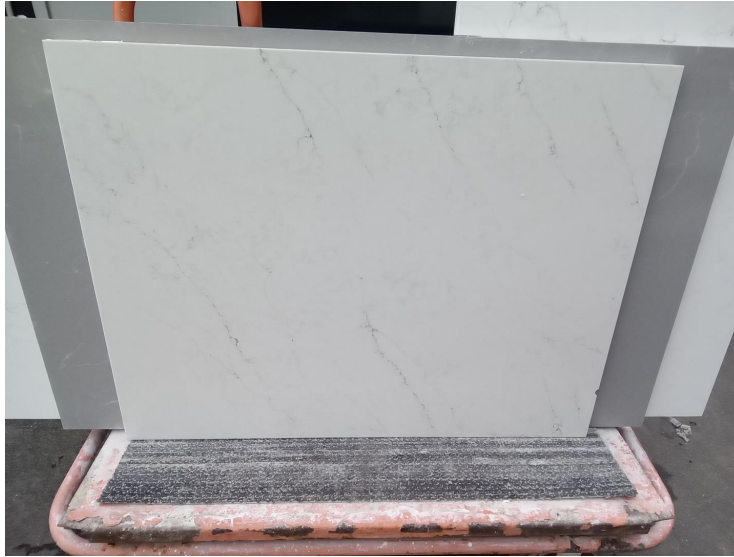

Hana Sky

Slab Details

Material	Della Terra Quartz
Usable Area	7.2 ft ²
Size	37" x 28"
Thickness	3 CM
Inventory ID	40747-1

WESTERN ARTISAN

Phone: (800) 720-2078 Address: 1401 R ST NW Auburn, WA 98001

<https://westernartisan.com>