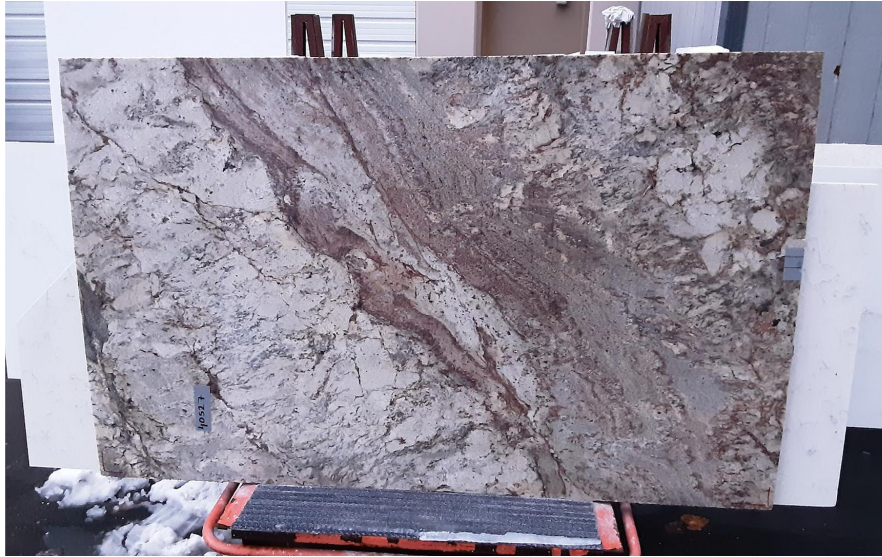

## Typhoon Bordeaux

### Slab Details

---

Material	Granite
Usable Area	26.7 ft <sup>2</sup>
Size	80" x 48"
Thickness	3 CM
Inventory ID	40745