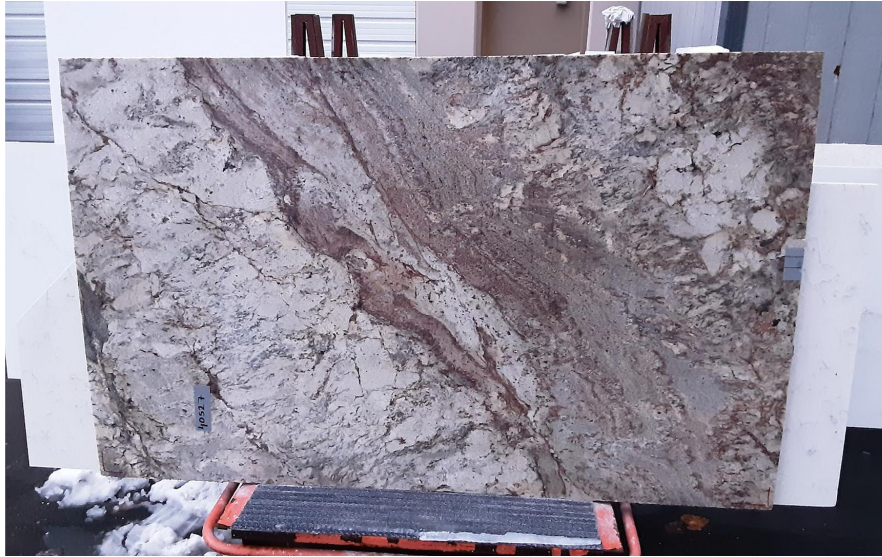

Typhoon Bordeaux

Slab Details

Material	Granite
Usable Area	26.7 ft ²
Size	80" x 48"
Thickness	3 CM
Inventory ID	40745

WESTERN ARTISAN

Phone: (800) 720-2078 Address: 1401 R ST NW Auburn, WA 98001

<https://westernartisan.com>