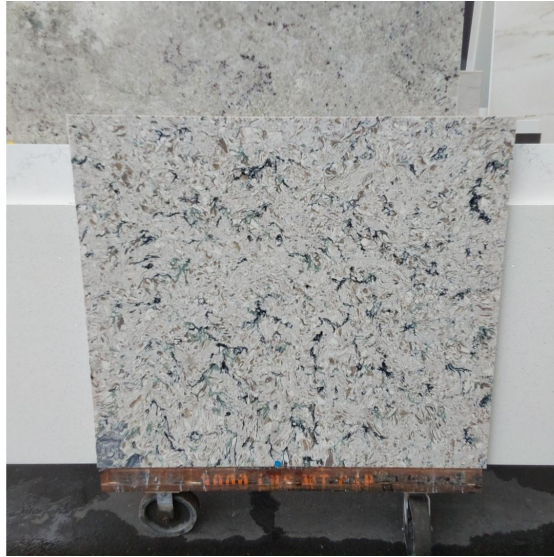

PACIFIC SALT

Slab Details

Material	MSI Quartz
Usable Area	13.1 ft ²
Size	46" x 41"
Thickness	3 CM
Inventory ID	40560-1

WESTERN ARTISAN

Phone: (800) 720-2078 Address: 1401 R ST NW Auburn, WA 98001

<https://westernartisan.com>