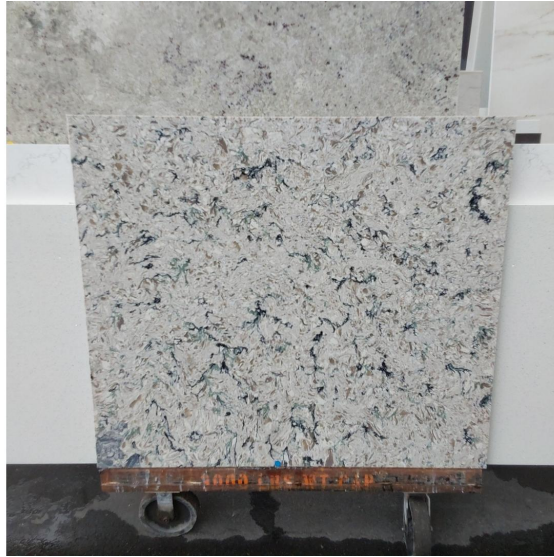

## PACIFIC SALT

### Slab Details

---

Material	MSI Quartz
Usable Area	13.1 ft <sup>2</sup>
Size	46" x 41"
Thickness	3 CM
Inventory ID	40560-1