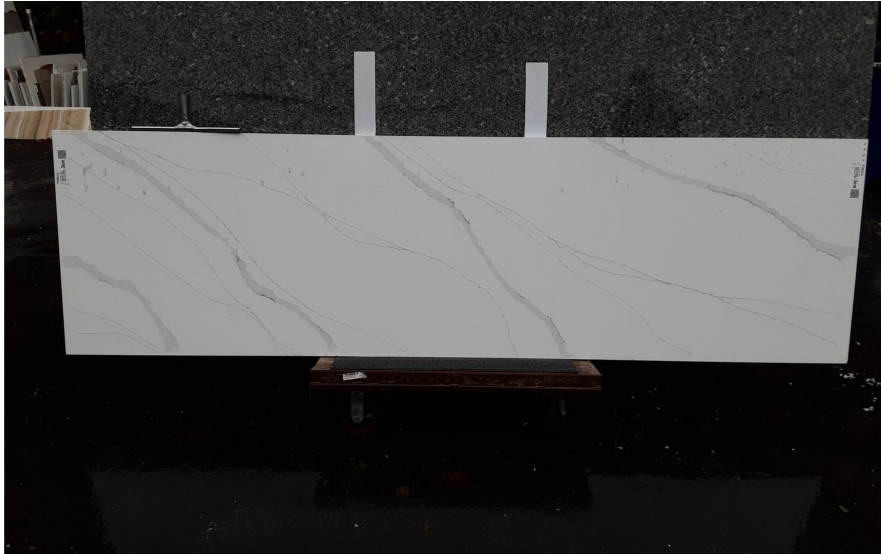

Calacatta Verde

Slab Details

Material	LG Viatera
Usable Area	31.1 ft ²
Size	128" x 35"
Thickness	3 CM
Inventory ID	40326

WESTERN ARTISAN

Phone: (800) 720-2078 Address: 1401 R ST NW Auburn, WA 98001

<https://westernartisan.com>