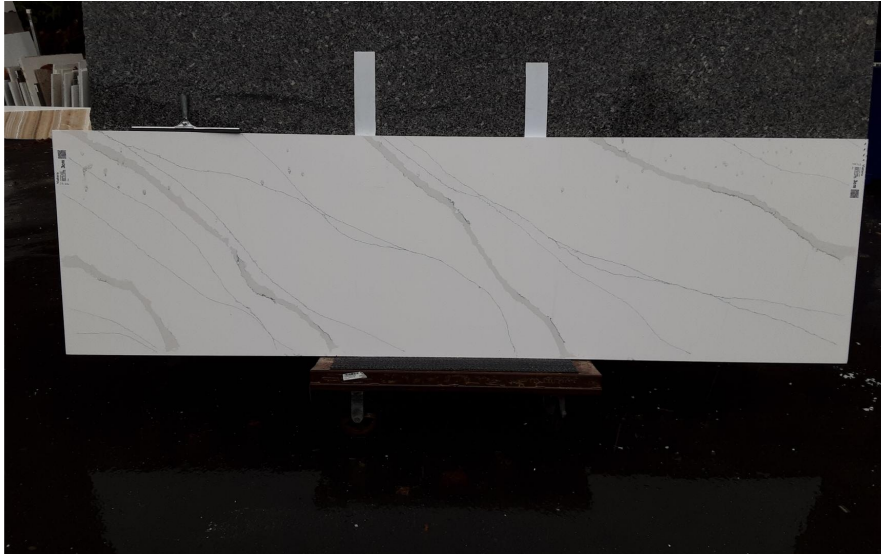

## Calacatta Verde

### Slab Details

---

Material	LG Viatera
Usable Area	31.1 ft <sup>2</sup>
Size	128" x 35"
Thickness	3 CM
Inventory ID	40326