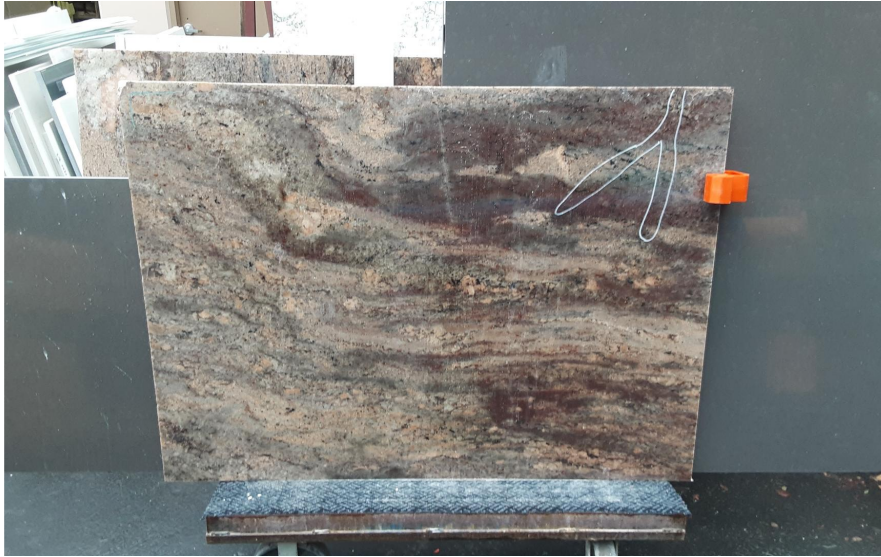

## Crema Bordeaux

### Slab Details

---

Material	Granite
Usable Area	14 ft <sup>2</sup>
Size	53" x 38"
Thickness	3 CM
Inventory ID	40046