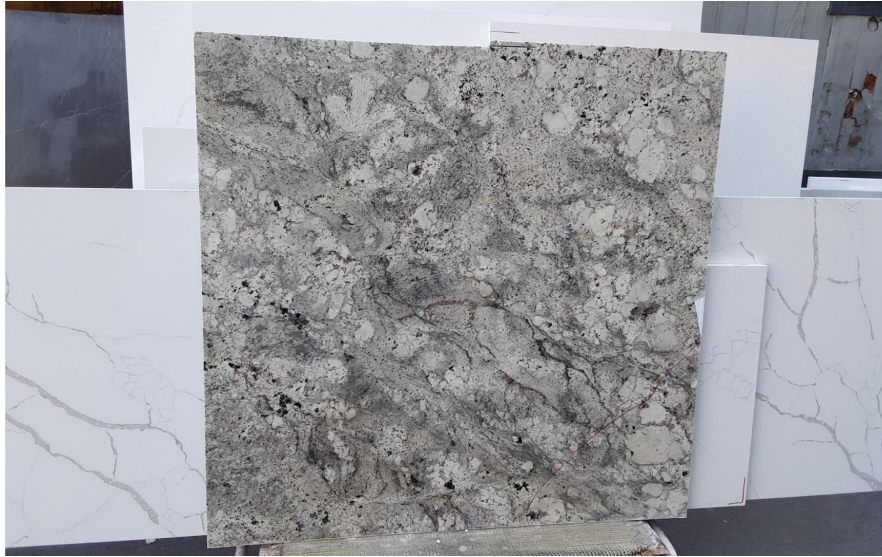

White Paradise

Slab Details

Material	Quartzite
Usable Area	11.6 ft ²
Size	54" x 31"
Thickness	3 CM
Inventory ID	39739

WESTERN ARTISAN

Phone: (800) 720-2078 Address: 1401 R ST NW Auburn, WA 98001

<https://westernartisan.com>