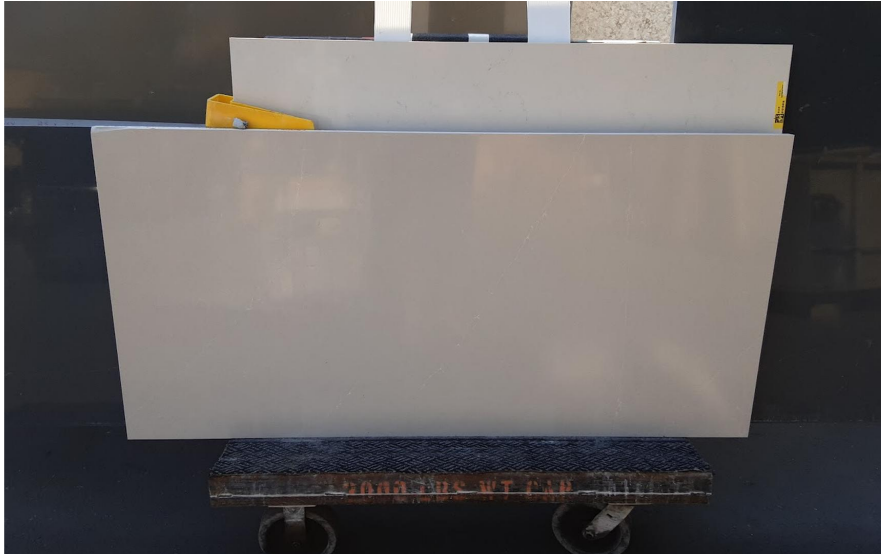

## Desert Silver

### Slab Details

---

Material	Silestone
Usable Area	12.9 ft <sup>2</sup>
Size	62" x 30"
Thickness	3 CM
Inventory ID	39639