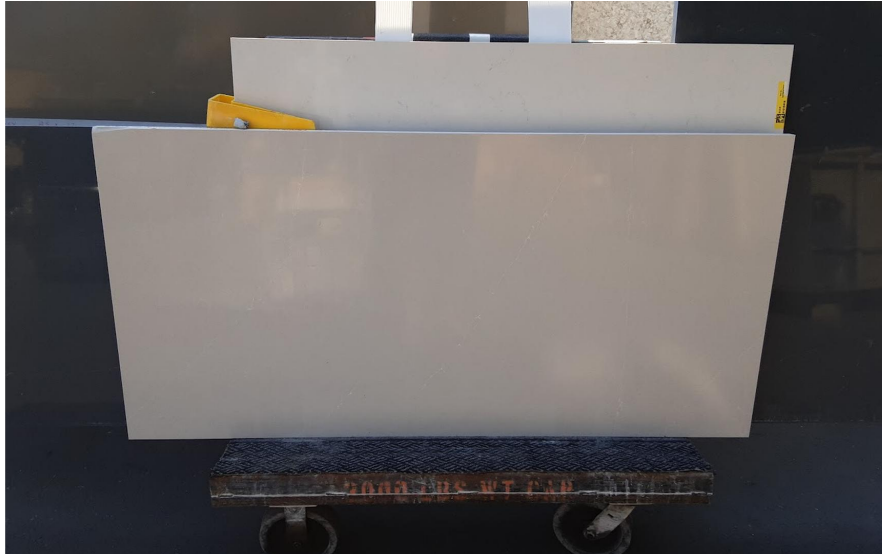

Desert Silver

Slab Details

Material	Silestone
Usable Area	12.9 ft ²
Size	62" x 30"
Thickness	3 CM
Inventory ID	39639

WESTERN ARTISAN

Phone: (800) 720-2078 Address: 1401 R ST NW Auburn, WA 98001

<https://westernartisan.com>