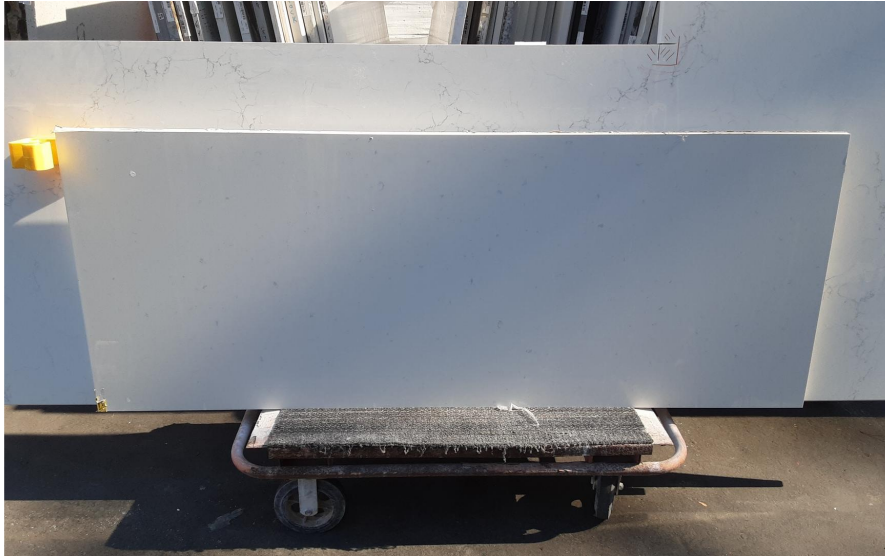

## Misty Carrera

### Slab Details

---

Material	Caesarstone
Usable Area	16.2 ft <sup>2</sup>
Size	78" x 30"
Thickness	3 CM
Inventory ID	39194