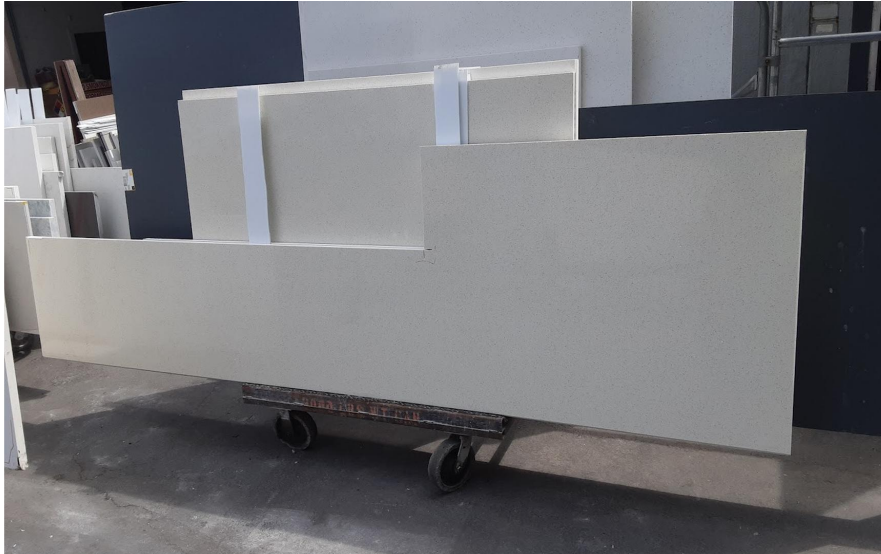

### Slab Details

---

Material	Pental Quartz
Usable Area	25.1 ft <sup>2</sup>
Size	130 X 23   45 X 14
Thickness	3 CM
Inventory ID	38668